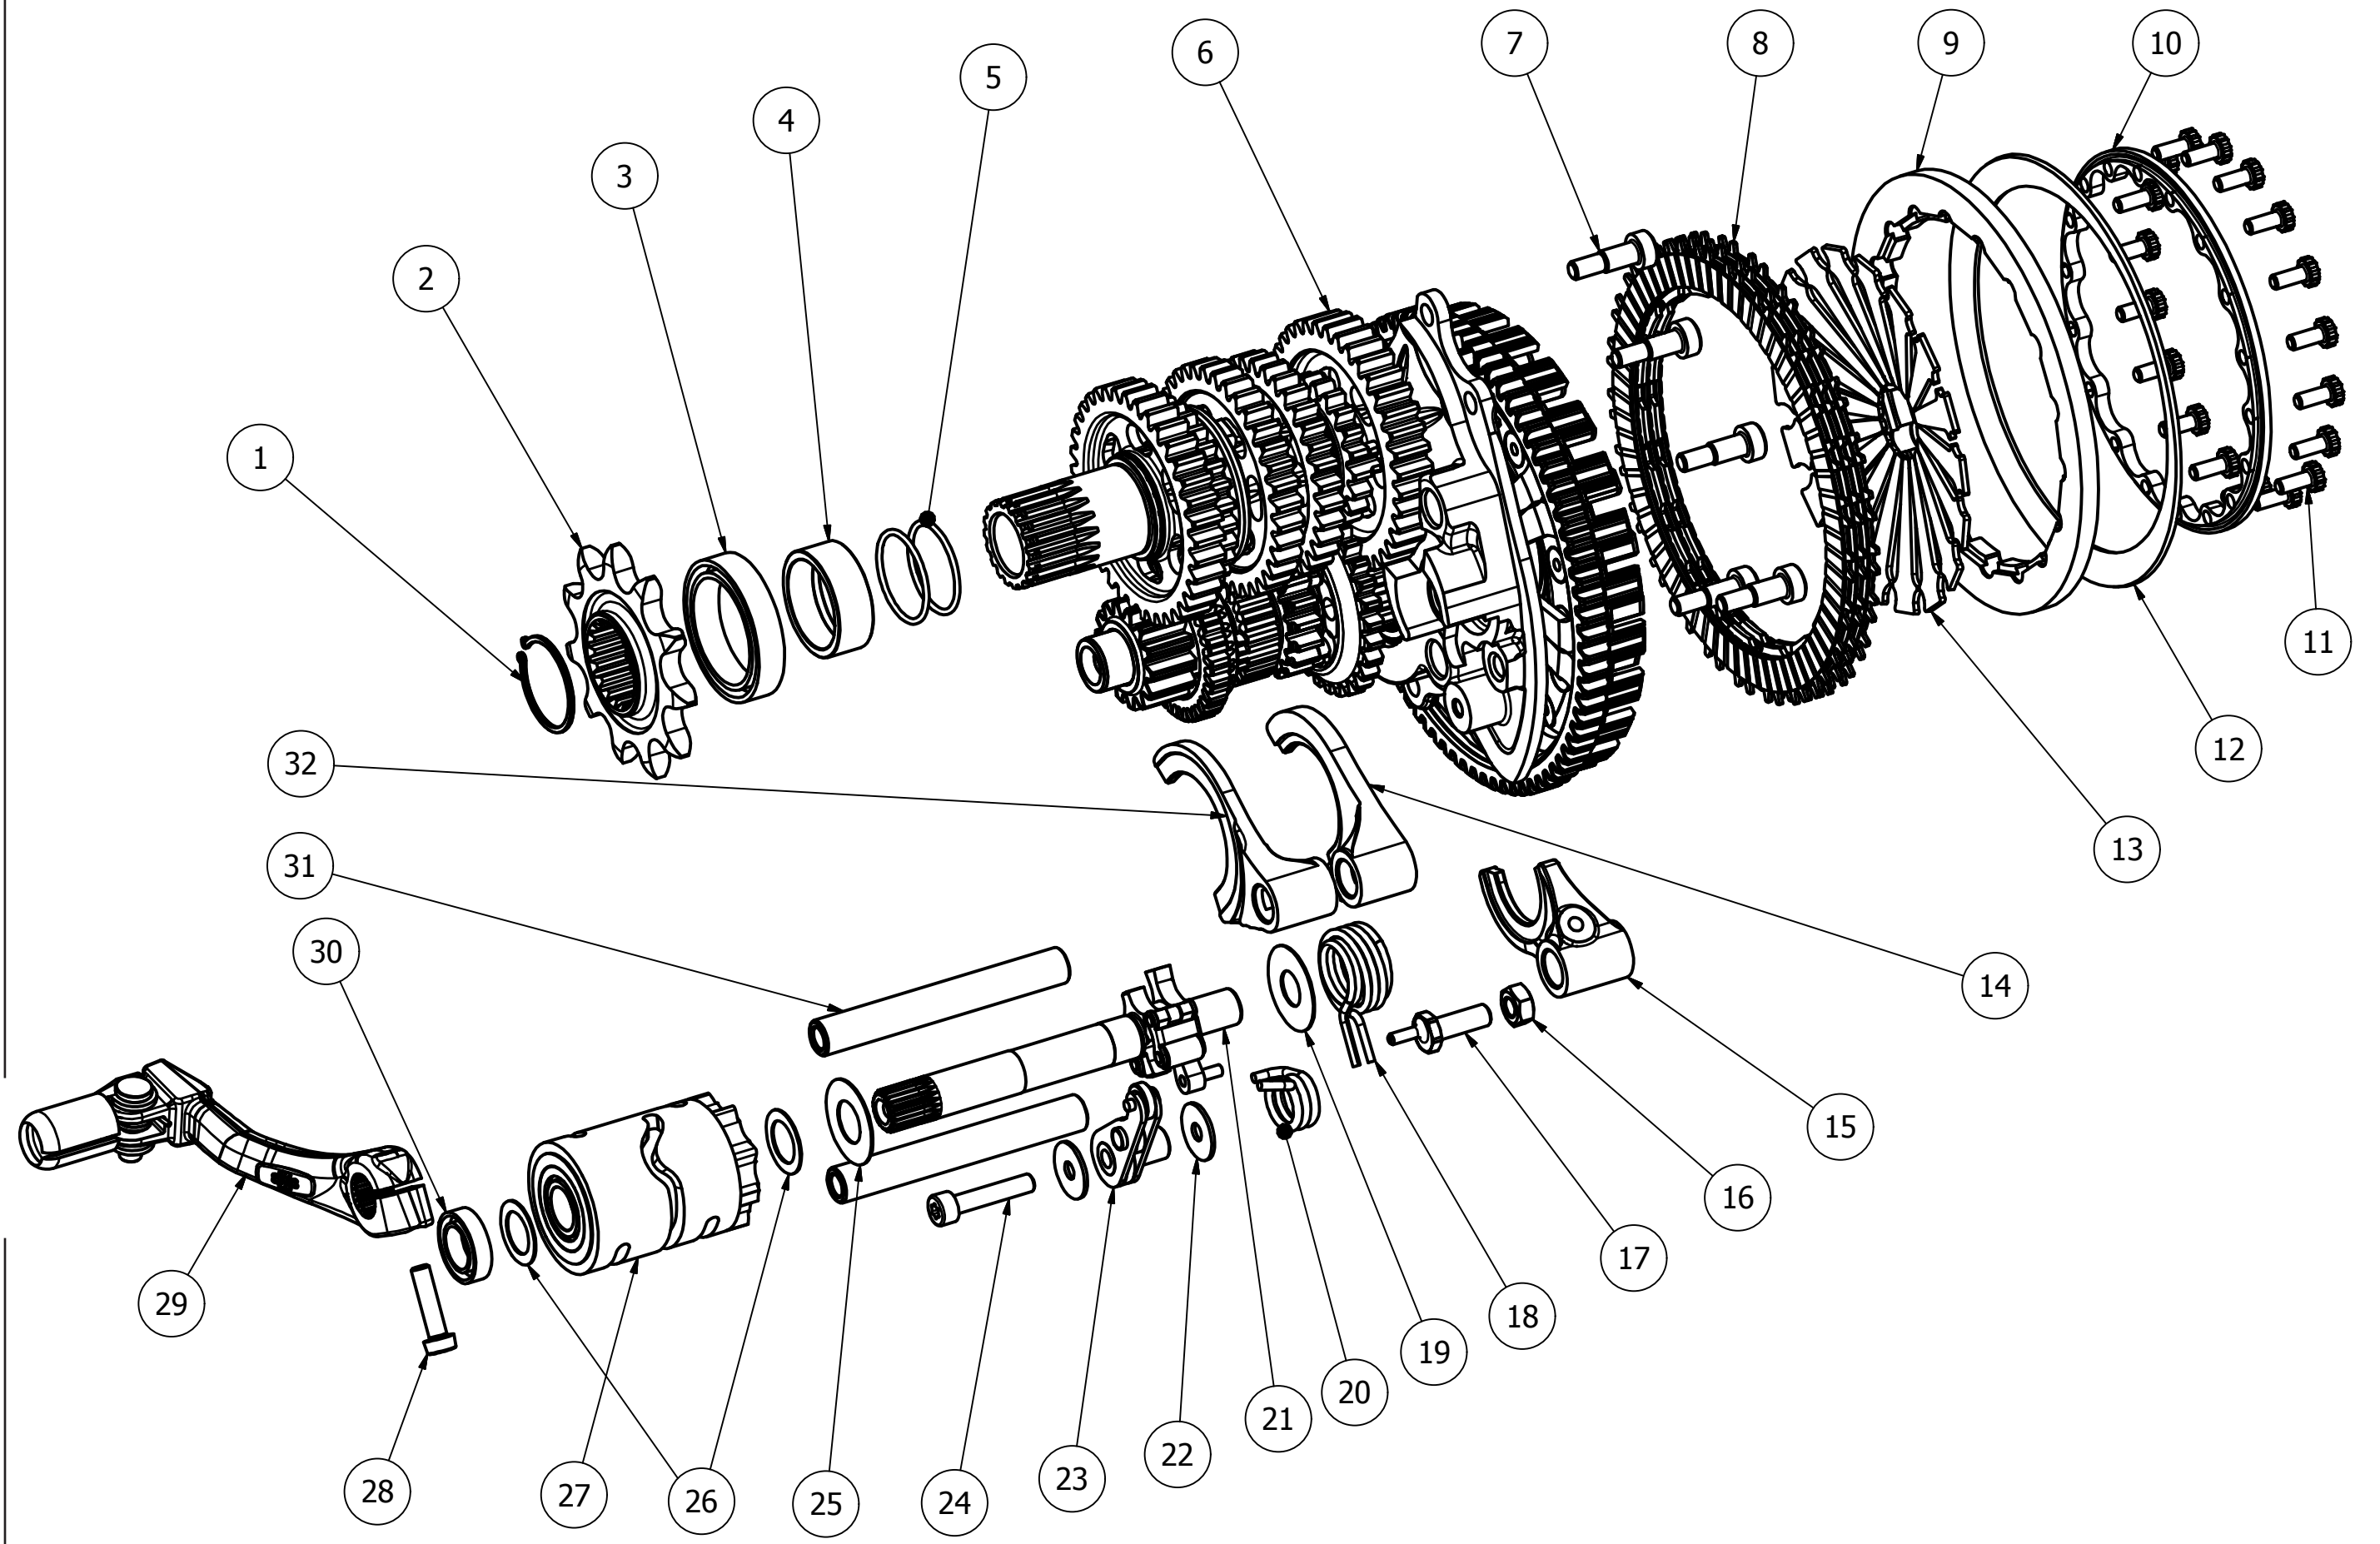

REF	CODE	NAME	QUANTITY
1	9650010211	EXHAUST ASSEMBLY	1
2	0508LA	NUT CLIP M5	1
3	9670010211	CATALYTIC SET	1
4	052008AA	M5x20 SCREW	3
5	9610010211	BEND EXHAUST	1
6	9620010211	BEND EXHAUST SPRING	1

REF	CODE	NAME	QUANTITY
1	3300020211	WOODRUFF KEY 10x3,7x3	1
2	182222QA	NEEDLE BEARING	1
3	9415010211	TANK CAP DEVAP.TUBE	1
4	1000020211	CRANKCASE	1
5	081012OA	FRICTION BEARING	1
6	081009.5OB	FRICTION BEARING	1
7	5710020211	CYLINDER WATER HOSE	1
8	9540020211	WATER PUMP GASKET	1
9	052508AA	M5x25 SCREW	3
10	5500020211	WATER PUMP ASSY	1
11	254212PA	BEARING	1
12	320000WC	SEEGER Ø32	1
13	7160020211	KICKSTART PEDAL STOP	1
14	153209PA	BEARING	1
15	1110020211	CENTERING PIN	2
16	3350020211	CRANKSHAFT BEARING POS. SCREW	1
17	4200010211	REAR ENGINE CAP ANCLAGE	2
18	121802NF	WASHER	1
19	1300020211	OIL OUT PLUG	1
20	1350020211	UNSTEAME	1
21	3000020211	CRANKHAFT	1

REF	CODE	NAME	QUANTITY
1	250000WA	SEEGER Ø25	1
2	4310020211	COUNTERSHAFT SPROCKET	1
3	304008SB	SEAL FOR GEAR OUTPUT SHAFT	1
4	4510020211	SHIFT SEAL BUSHING	1
5	251500TA	O-RING NBR	2
6	4000020211	GEAR TRANSMISSION ASSY	1
7	061008DB	SCREW	5
8	2300020212	CLUTCH DISCS SET	1
9	2410020211	PRESSURE PLATE	1
10	2430020211	CLUTCH SPRING SUPPORT PLATE	1
11	041007BC	M4x10 SCREW	18
12	2420020212	CLUTCH SPRING	1
13	2440020211	CLUTCH RELEASE ARM	18
14	8210020211	GEAR FORK 1 ^a -4 ^a	1
15	8230020211	GEAR FORK 5 ^a -6 ^a	1
16	0610KI	M6 NUT	1
17	4410020211	SHIFT SPRING REGULATOR	1
18	8115020211	SHIFT SHAFT SPRING	1
19	102405NA	WASHER	1
20	8130020211	GEAR SELECTOR SPRING	1
21	8100020211	SHIFT SHAFT ASSY	1
22	051601NA	WASHER	2
23	8120020211	GEAR SELECTOR	1
24	052508AA	M5x25 TORX	1
25	122425NA	WASHER	1
26	121805NA	WASHER	2
27	8400020211	SHIFT DRUM ASSY	1
28	052008AA	M5x20 TORX	1
29	8510020211	GEAR PEDAL	1
30	12005SB	SEAL FOR GEAR SHAFT	1
31	8310020211	FORK SHAFT	2
32	8220020211	GEAR FORK 2 ^a -3 ^a	1