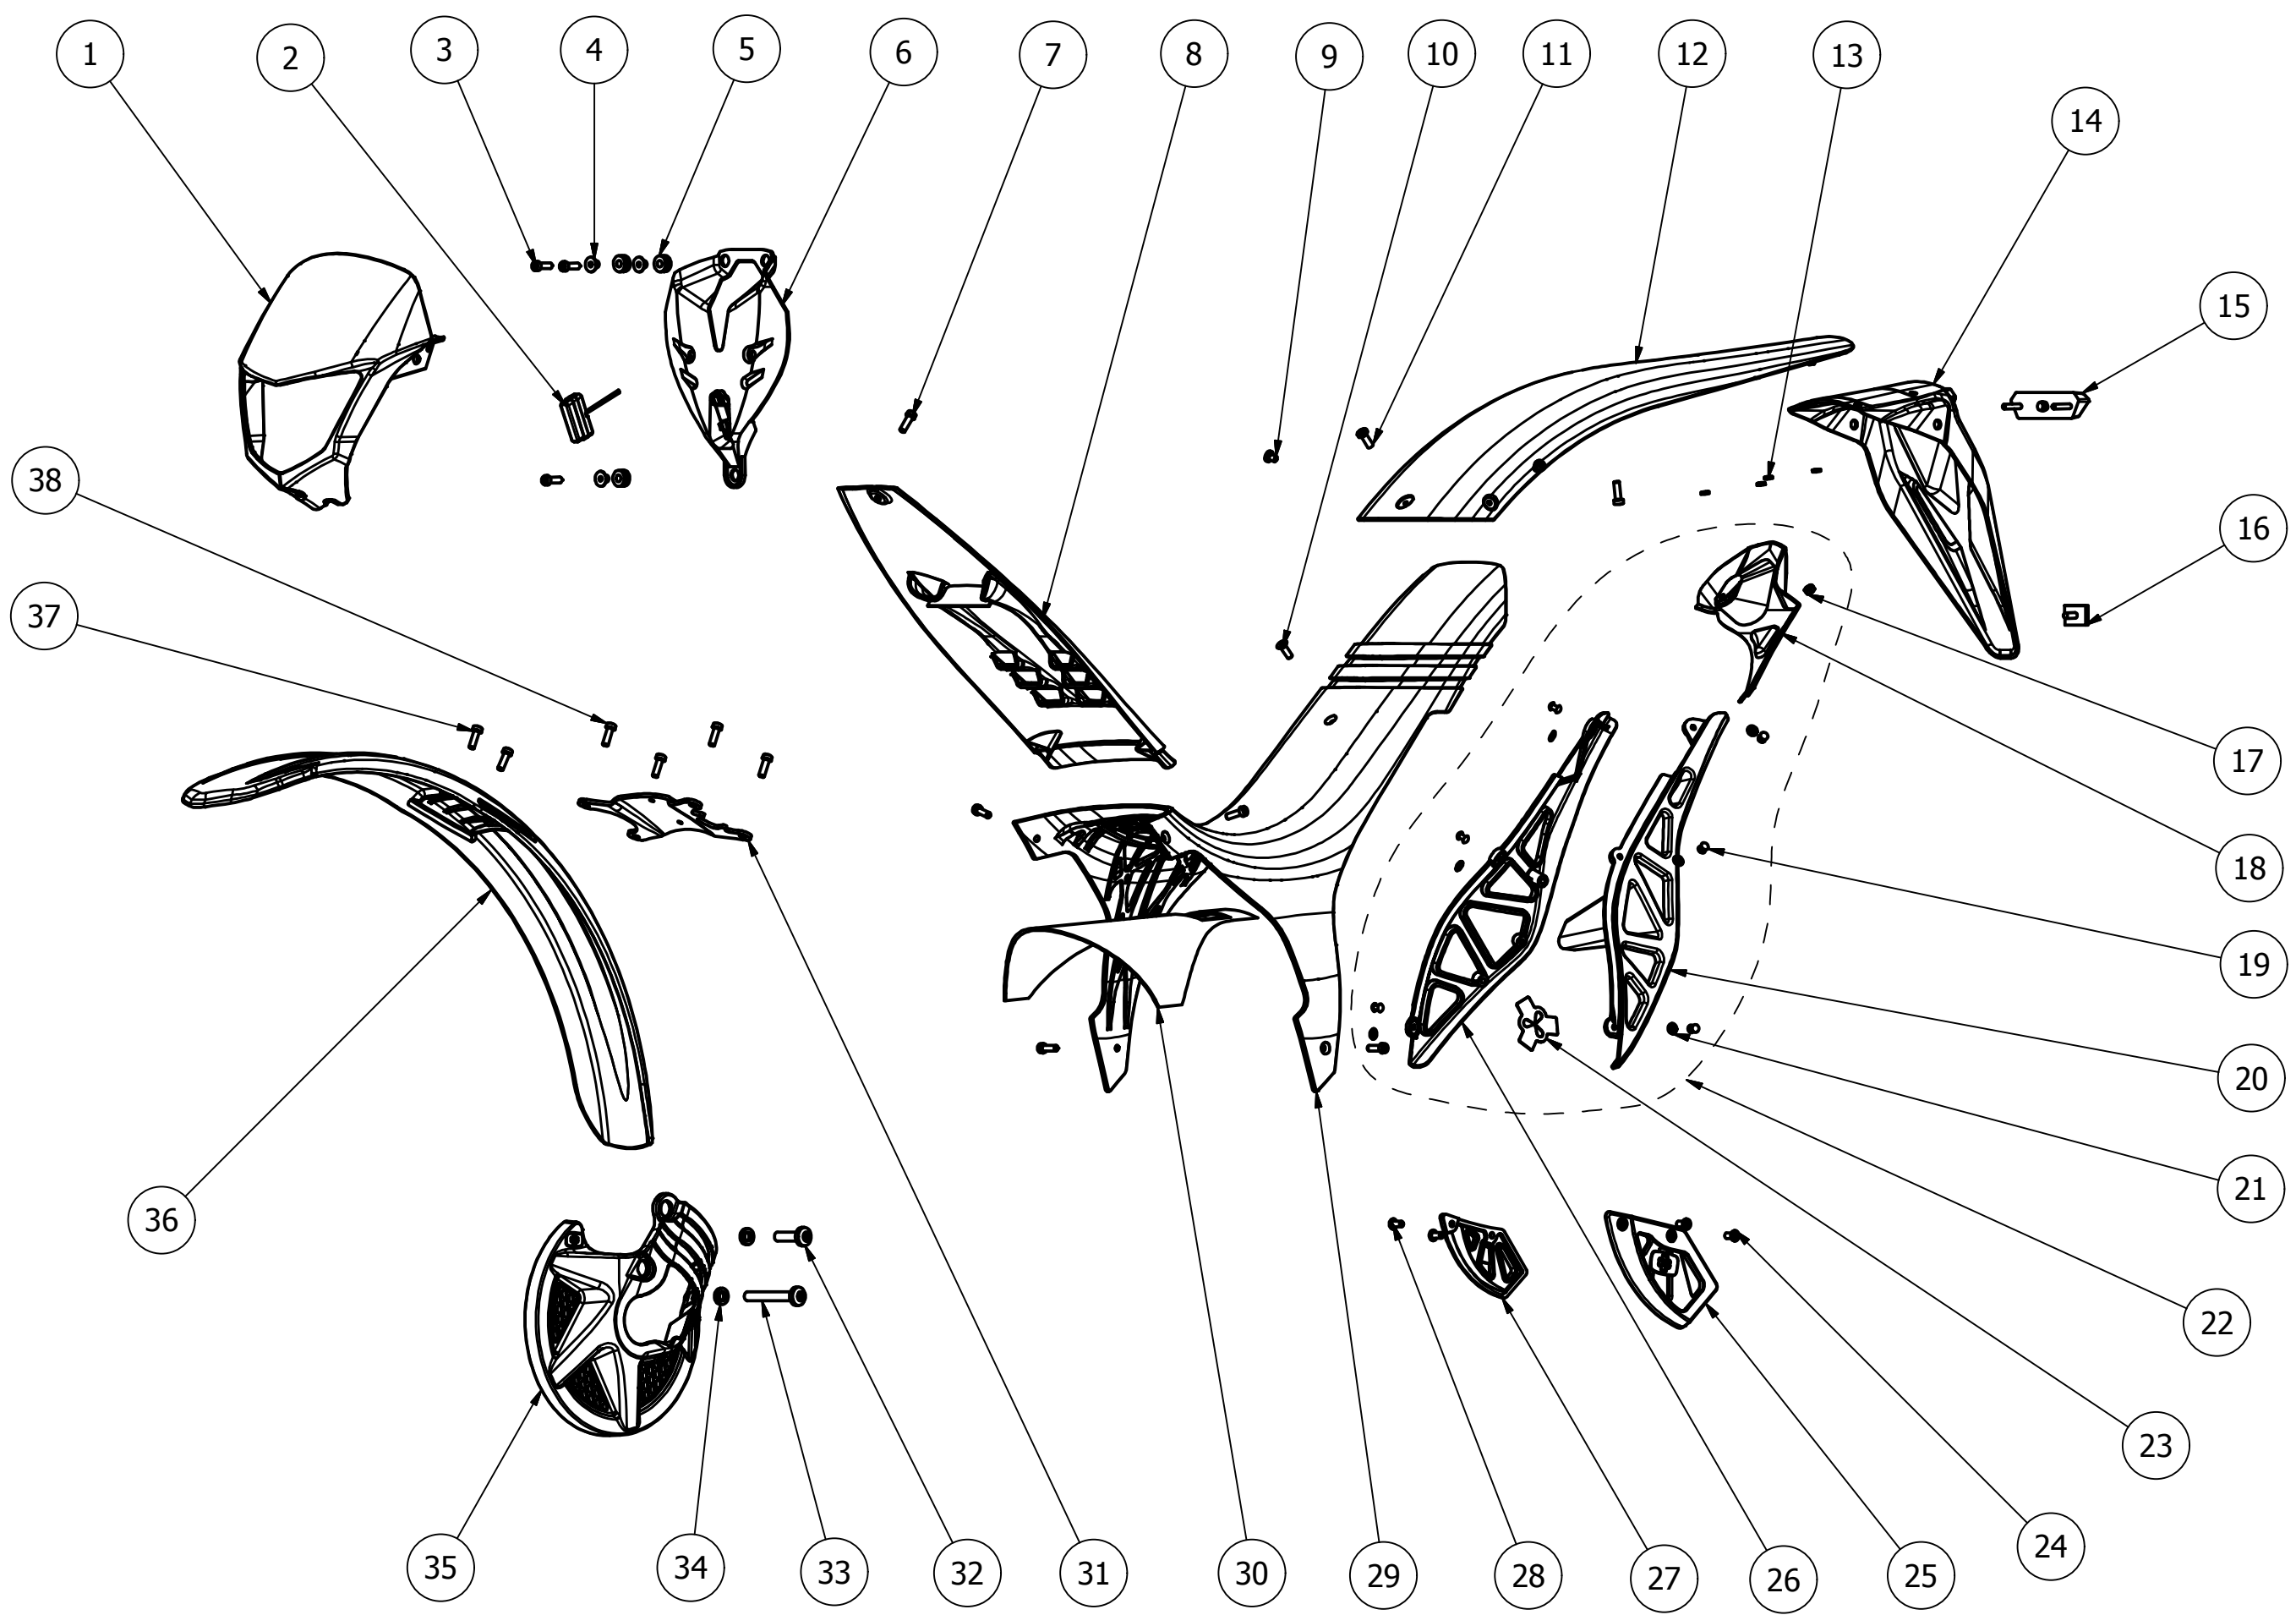

REF	CODE	NAME	QUANTITY
1	1010040211	HEADLIGHT MASK	1
2	2101030211	LED	1
3	051608AA	M5x16 TORX SCREW	3
4	6120030211	BUSHING	3
5	6130030211	SILENTBLOCK	3
6	1021040211	HEADLIGHT RACING MASK	1
7	052508BB	SCREW	1
8	5010040212	AIR BOX COVER	1
9	051008CA	M5x10 SCREW	5
10	051208BB	M5x12 SCREW	2
11	051208BB	M5x12 SCREW	1
12	6000040211	REAR FENDER	1
13	061604NG	WASHER	4
14	7000040211	TAILLIGHT AND PLATENUMBER SUPPORT	1
15	3100030212	TAIL LIGHT	1
16	3250030211	CATADIOPTIC	1
17	0508KB	NUT	1
18	9090040211	EXHAUST PROTECTOR, CENTRE	1
19	0412XA	RIVET	6
20	9080040211	EXHAUST PROTECTOR, LEFT	1
21	040805NA	WASHER	6
22	9070800211	EXHAUST PROTECTOR KIT	1
23	9085040211	LATERAL HEAT PROTECTOR	1
24	051208AA	TORX M5x12	2
25	9020040211	REAR SPROCKET PROTECTOR	1
26	9070040211	EXHAUST PROTECTOR, RIGHT	1
27	9015040211	REAR DISC PROTECTOR	1
28	051008AA	TORX M5x10	2
29	8000040211	SEAT BASE	1
30	8100040211	SEAT BASE HEATPROOF PROTECTOR	1
31	2650010211	FRONT FENDER SUPPORT PLATE	1
32	083012BG	TORX M8x30	1
33	086012BG	TORX M8x60	1
34	7255010211	FRONT DISC COVER WASHER	2
35	9010040211	FRONT DISC COVER	1
36	2000040211	FRONT FENDER	1
37	050808AB	TORX M5x8	2
38	061210AA	TORX M6X12	4