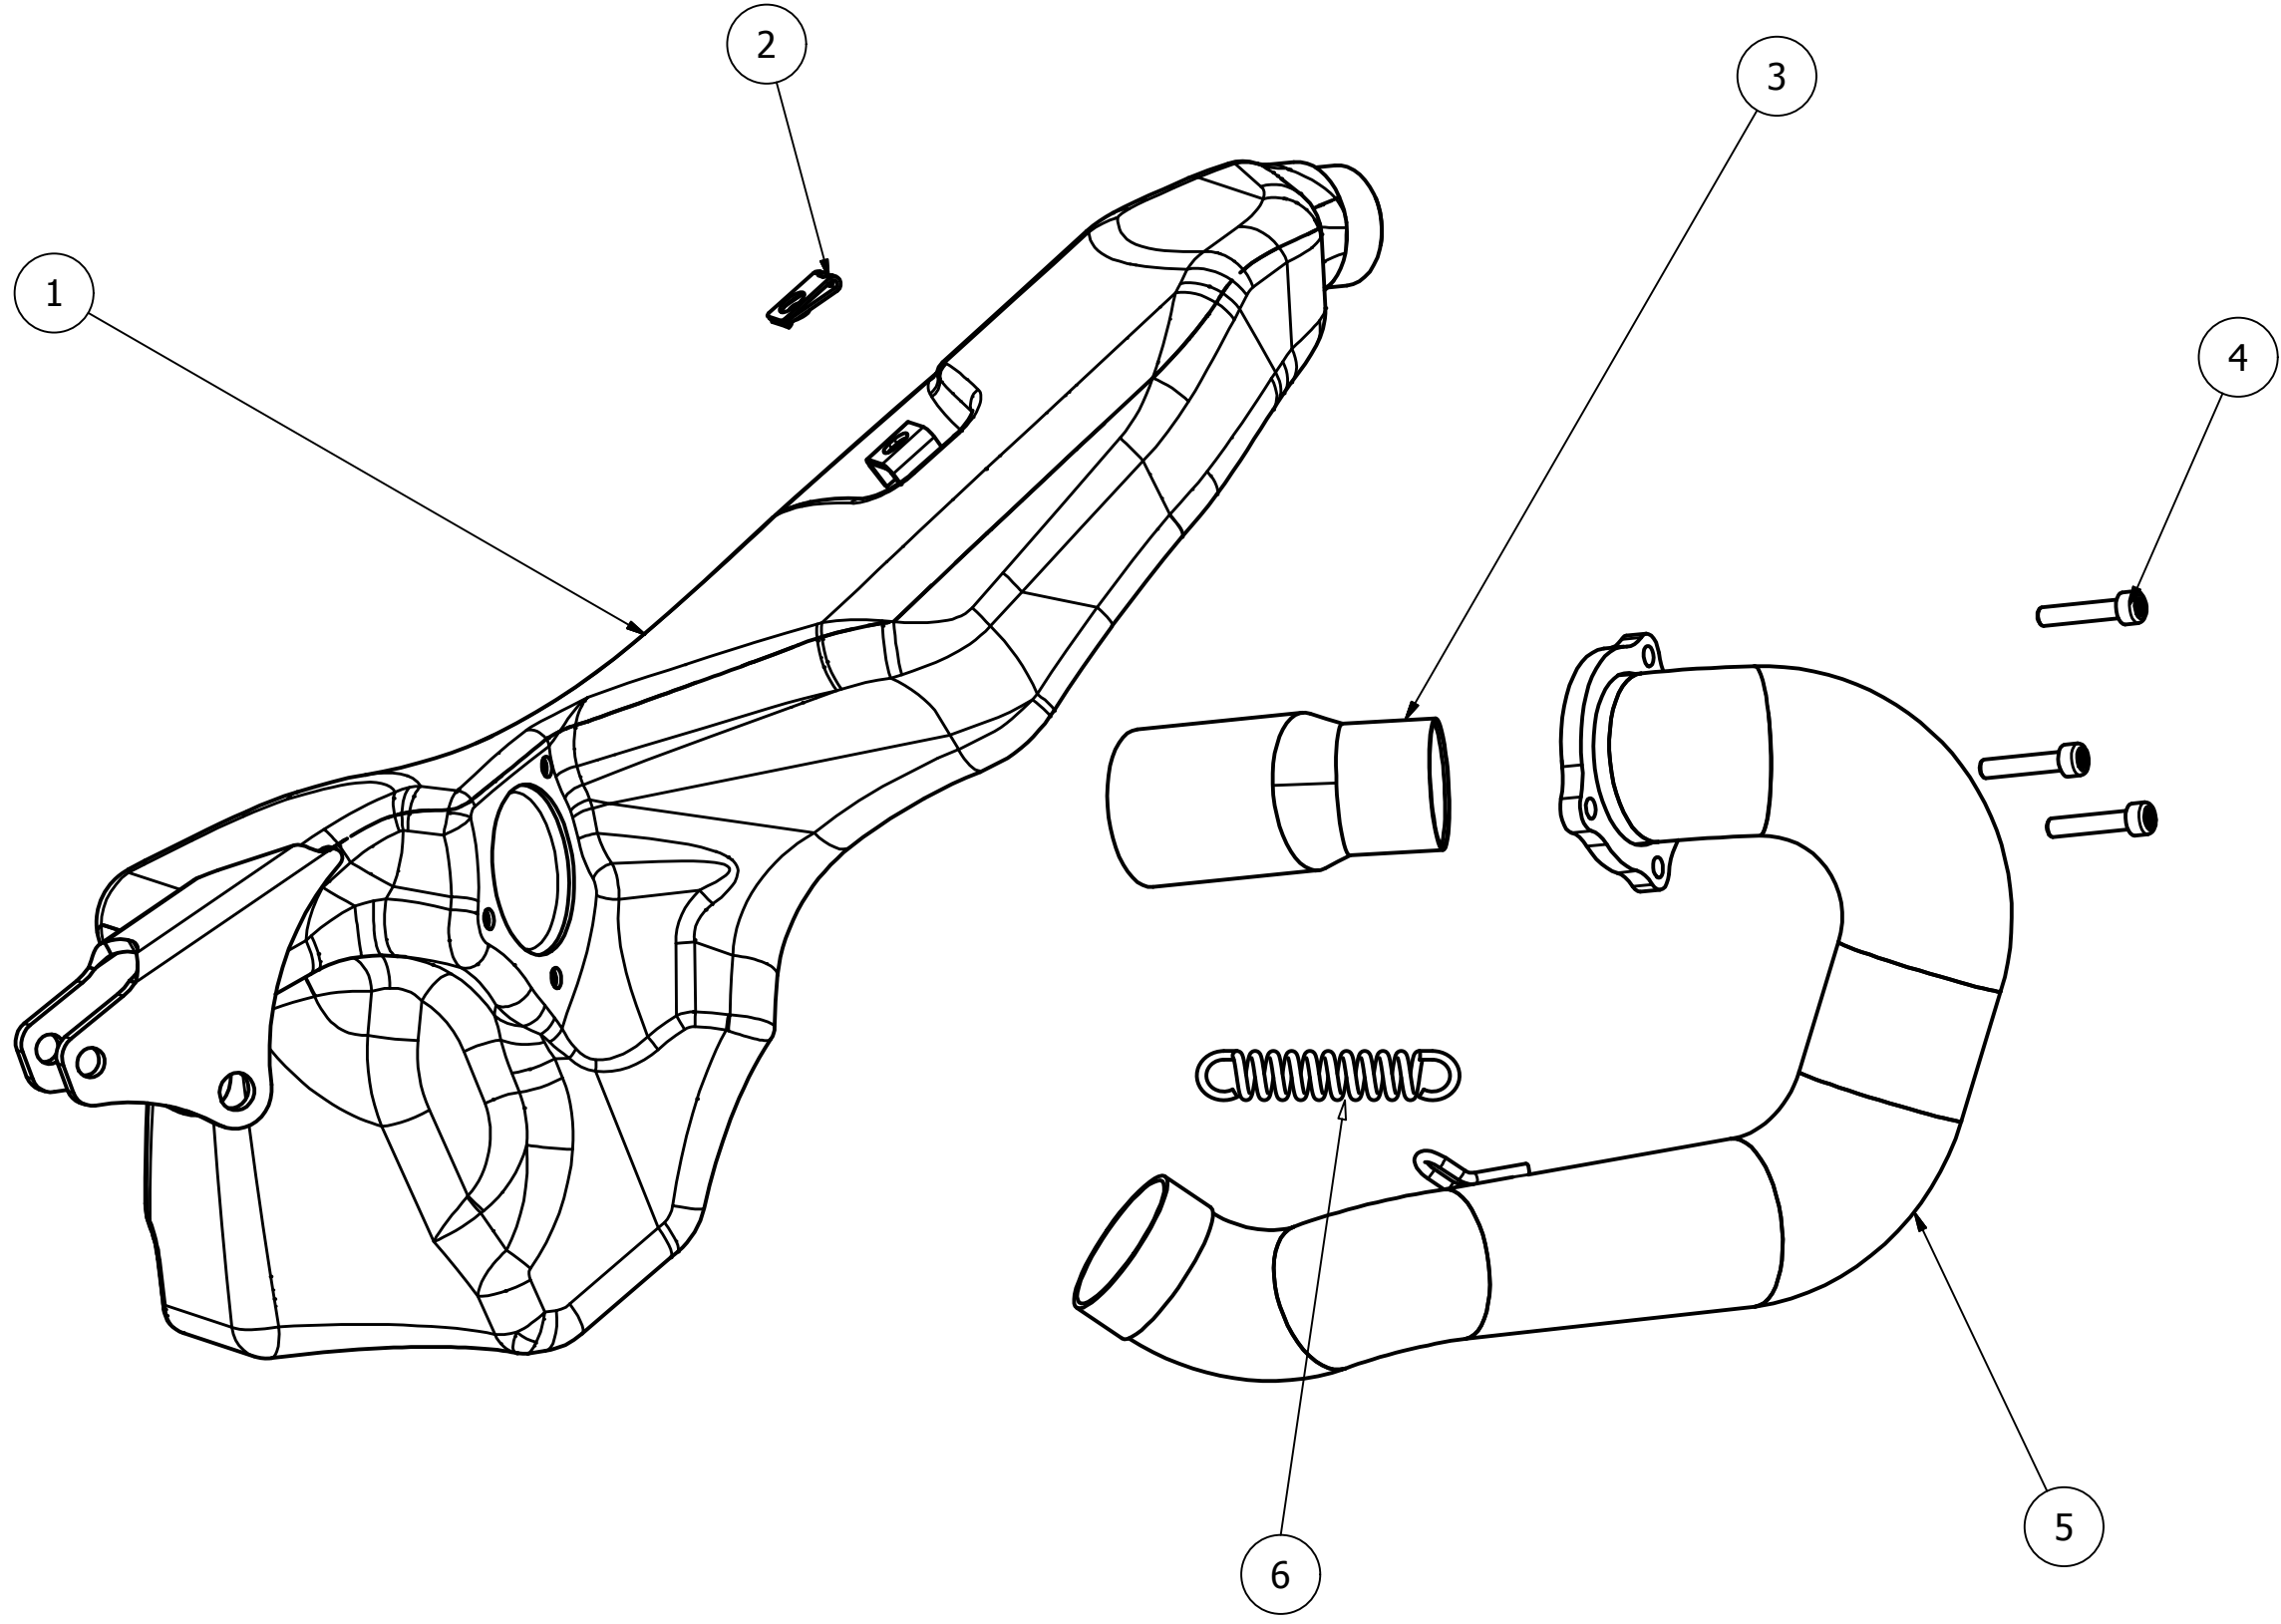

REF	CODE	NAME	QUANTITY
1	9650010211	EXHAUST ASSEMBLY	1
2	0508LA	NUT CLIP M5	1
3	9670010211	CATALYTIC SET	1
4	052008AA	M5x20 SCREW	3
5	9610010211	BEND EXHAUST	1
6	9620010211	BEND EXHAUST SPRING	1