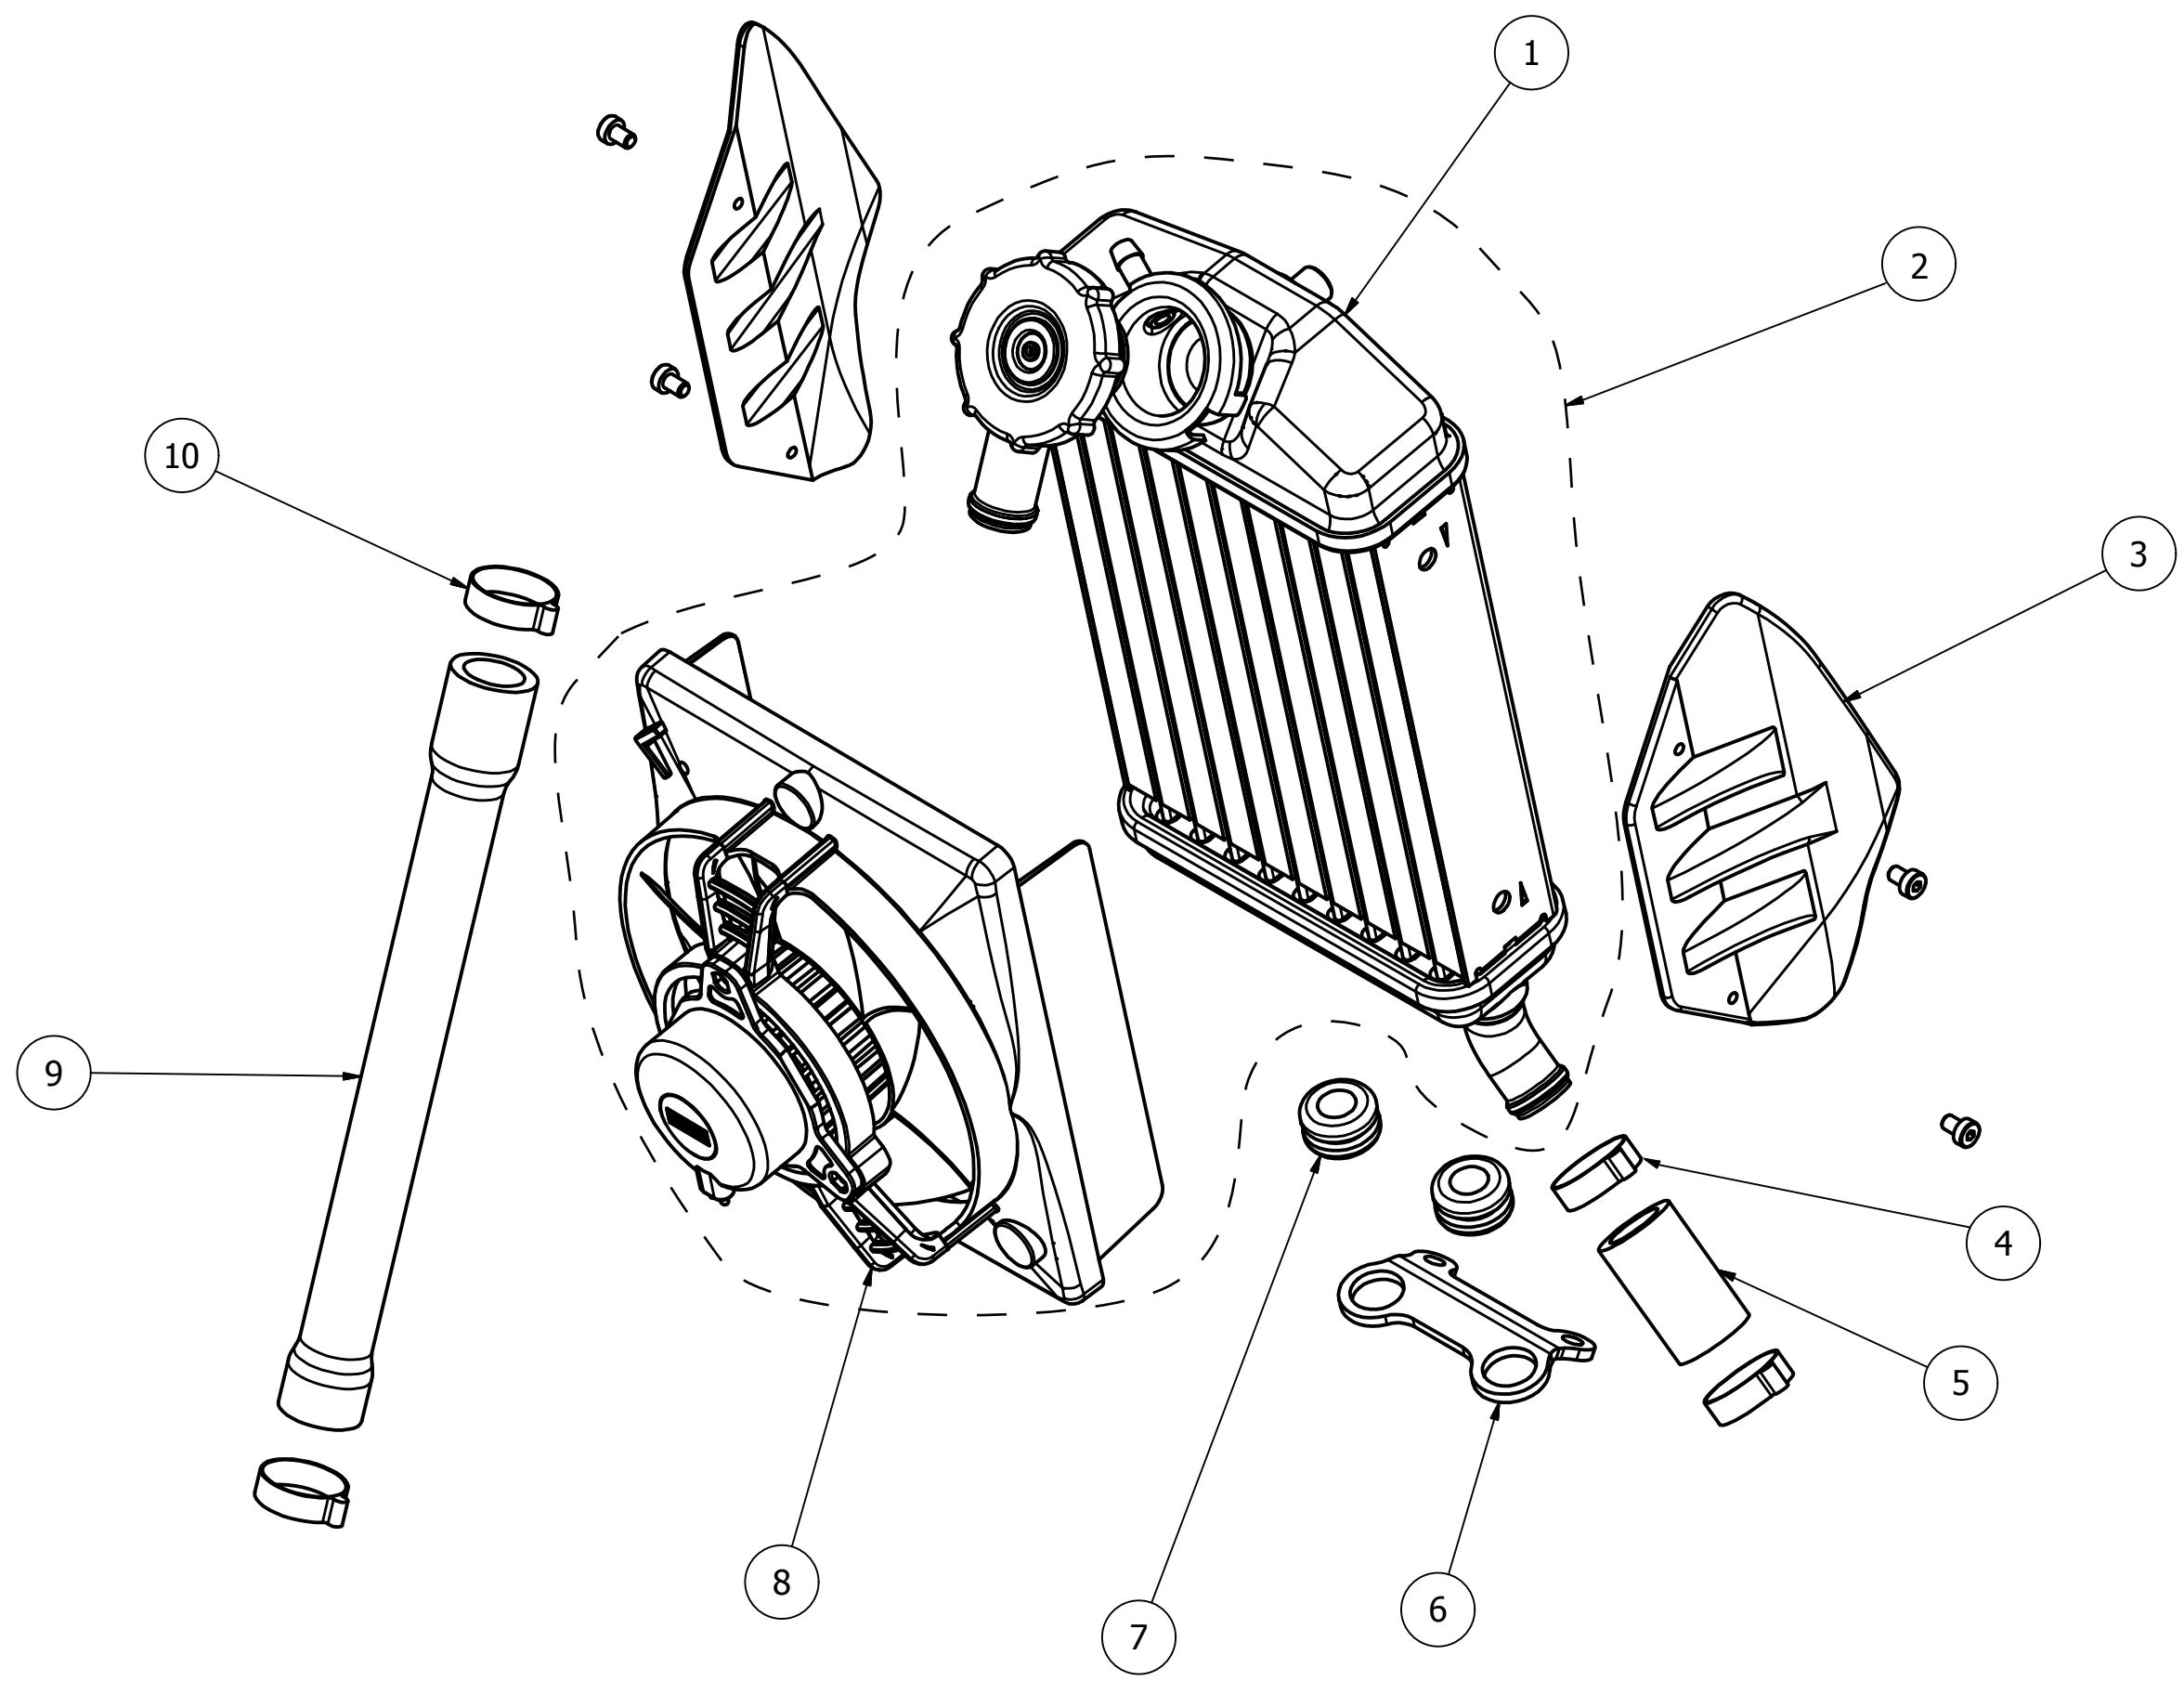

REF	CODE	NAME	QUANTITY
1	8110010211	COOLER	1
2	8100010211	COOLER + FAN SET	1
3	4000040211	COOLER PROTECTOR SET	1
4	2308UA	CLAMP	1
5	5720020211	WATER PUMP HOSE	1
6	9400020211	RADIATOR SUPPORT PLATE	1
7	9410020211	SILENTBLOCK	2
8	9100030211	FAN	1
9	8310010211	CYLINDER WATER HOSE	1
10	2108UA	CLAMP	3