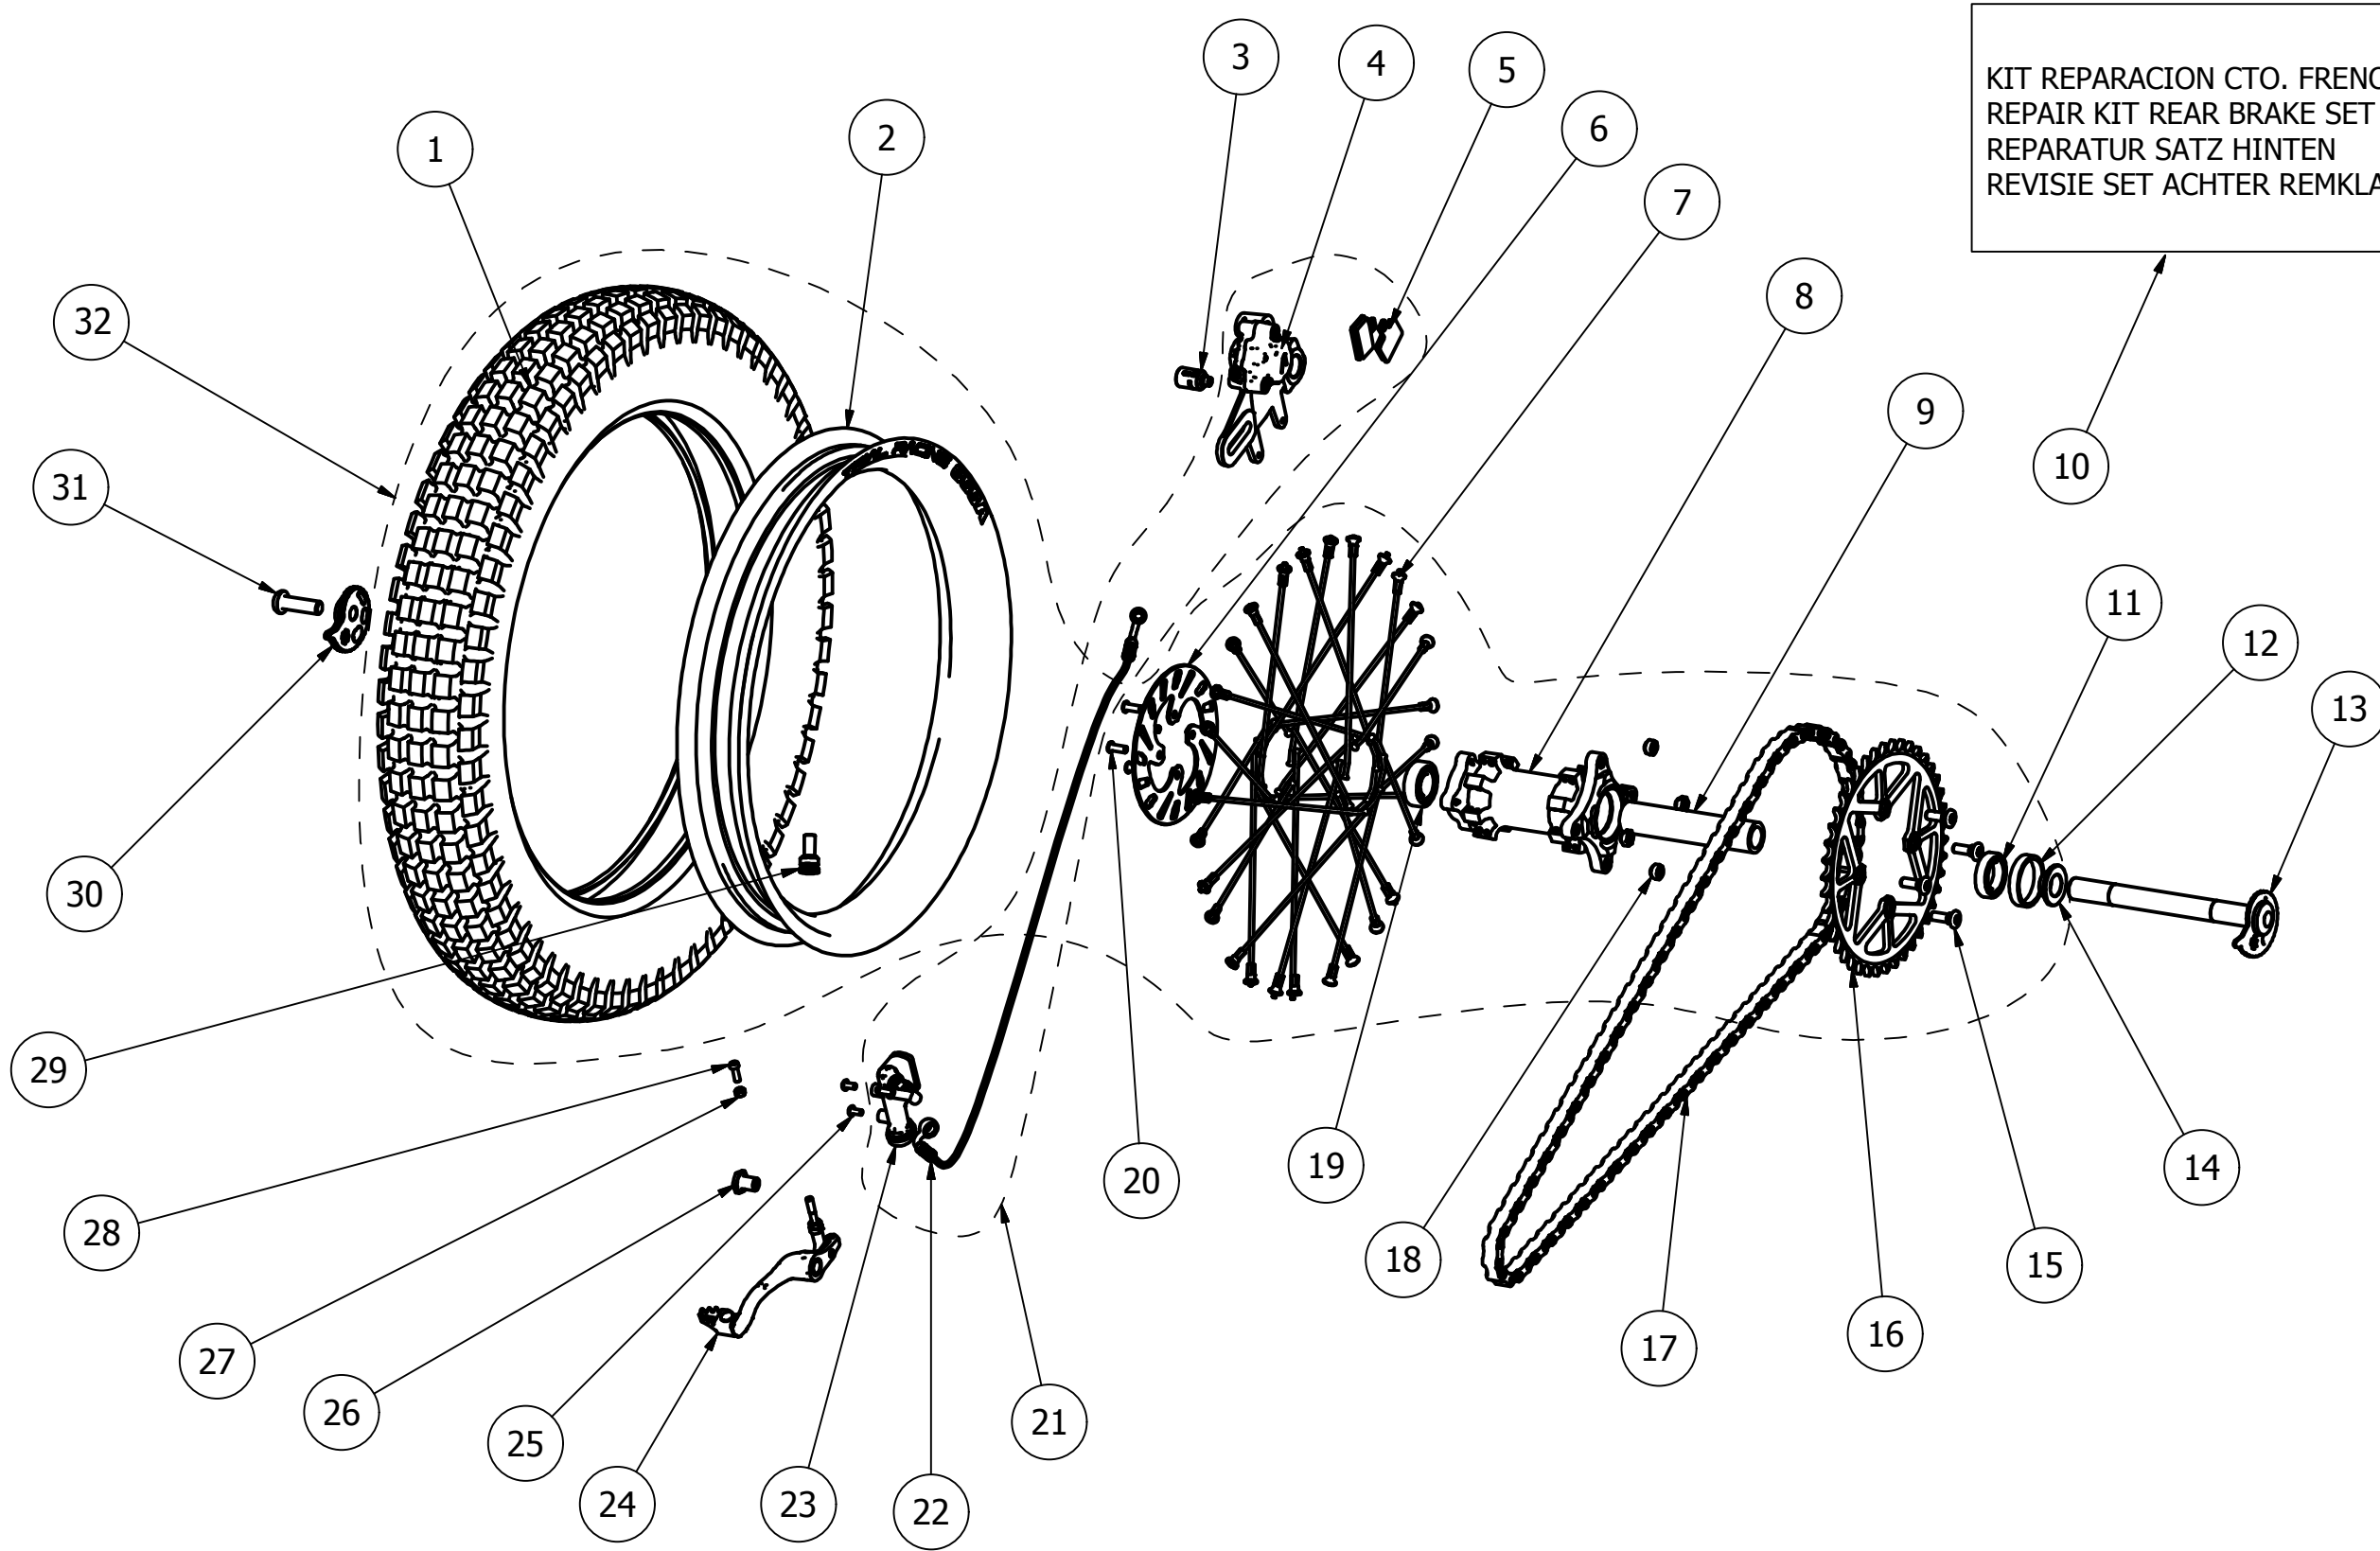

KIT REPARACION CTO. FRENO TRASERO
REPAIR KIT REAR BRAKE SET
REPARATUR SATZ HINTEN
REVISIE SET ACHTER REMKLAUW

REF	CODE	NAME	QUANTITY
1	6600010211	REAR TYRE	1
2	6110010212	REAR RIM	1
3	1700010211	LOCK SET	1
4	7700010211	REAR BRAKE CALIPER	1
5	7900010211	REAR BRAKE PADS	1
6	6400010211	REAR BRAKE DISK	1
7	6310010212	REAR WHEEL SPOKES SET, BLACK	28
8	6210010212	REAR HUB	1
9	6042010211	REAR WHEEL SPACER	1
10	7999010211	REPAIR KIT REAR BRAKE SET	1
11	254209PA	BEARING	1
12	6050010211	REAR WHEEL HUB BUSHING	1
13	6020010211	REAR WHEEL SHAFT ASSEMBLY	1
14	6040010212	REAR WHEEL SPACER	1
15	082412HA	SCREW M8x24	4
16	6500010211	SPROKET Z42	1
17	4400010211	CHAIN SET	1
18	0812KK	M8 NUT	4
19	204012PA	BEARING	1
20	061610AB	DISC BRAKE SCREWS	4
21	7500010211	REAR BRAKE SET	1
22	7800010211	REAR BRAKE TUBE	1
23	7600010211	REAR BRAKE PUMP	1
24	7820010211	REAR BRAKE PEDAL	1
25	051208AA	TORX M5x12	2
26	7830010211	REAR BRAKE PEDAL BUSHING	1
27	0508KA	M5 NUT	1
28	051608AA	TORX M5x16	1
29	5625010211	TUBELESS VALVE	1
30	6030010211	REAR WHEEL TENSOR PLATE	1
31	124012BA	SCREW M12x40	1
32	6000010212	REAR WHEEL SET	1