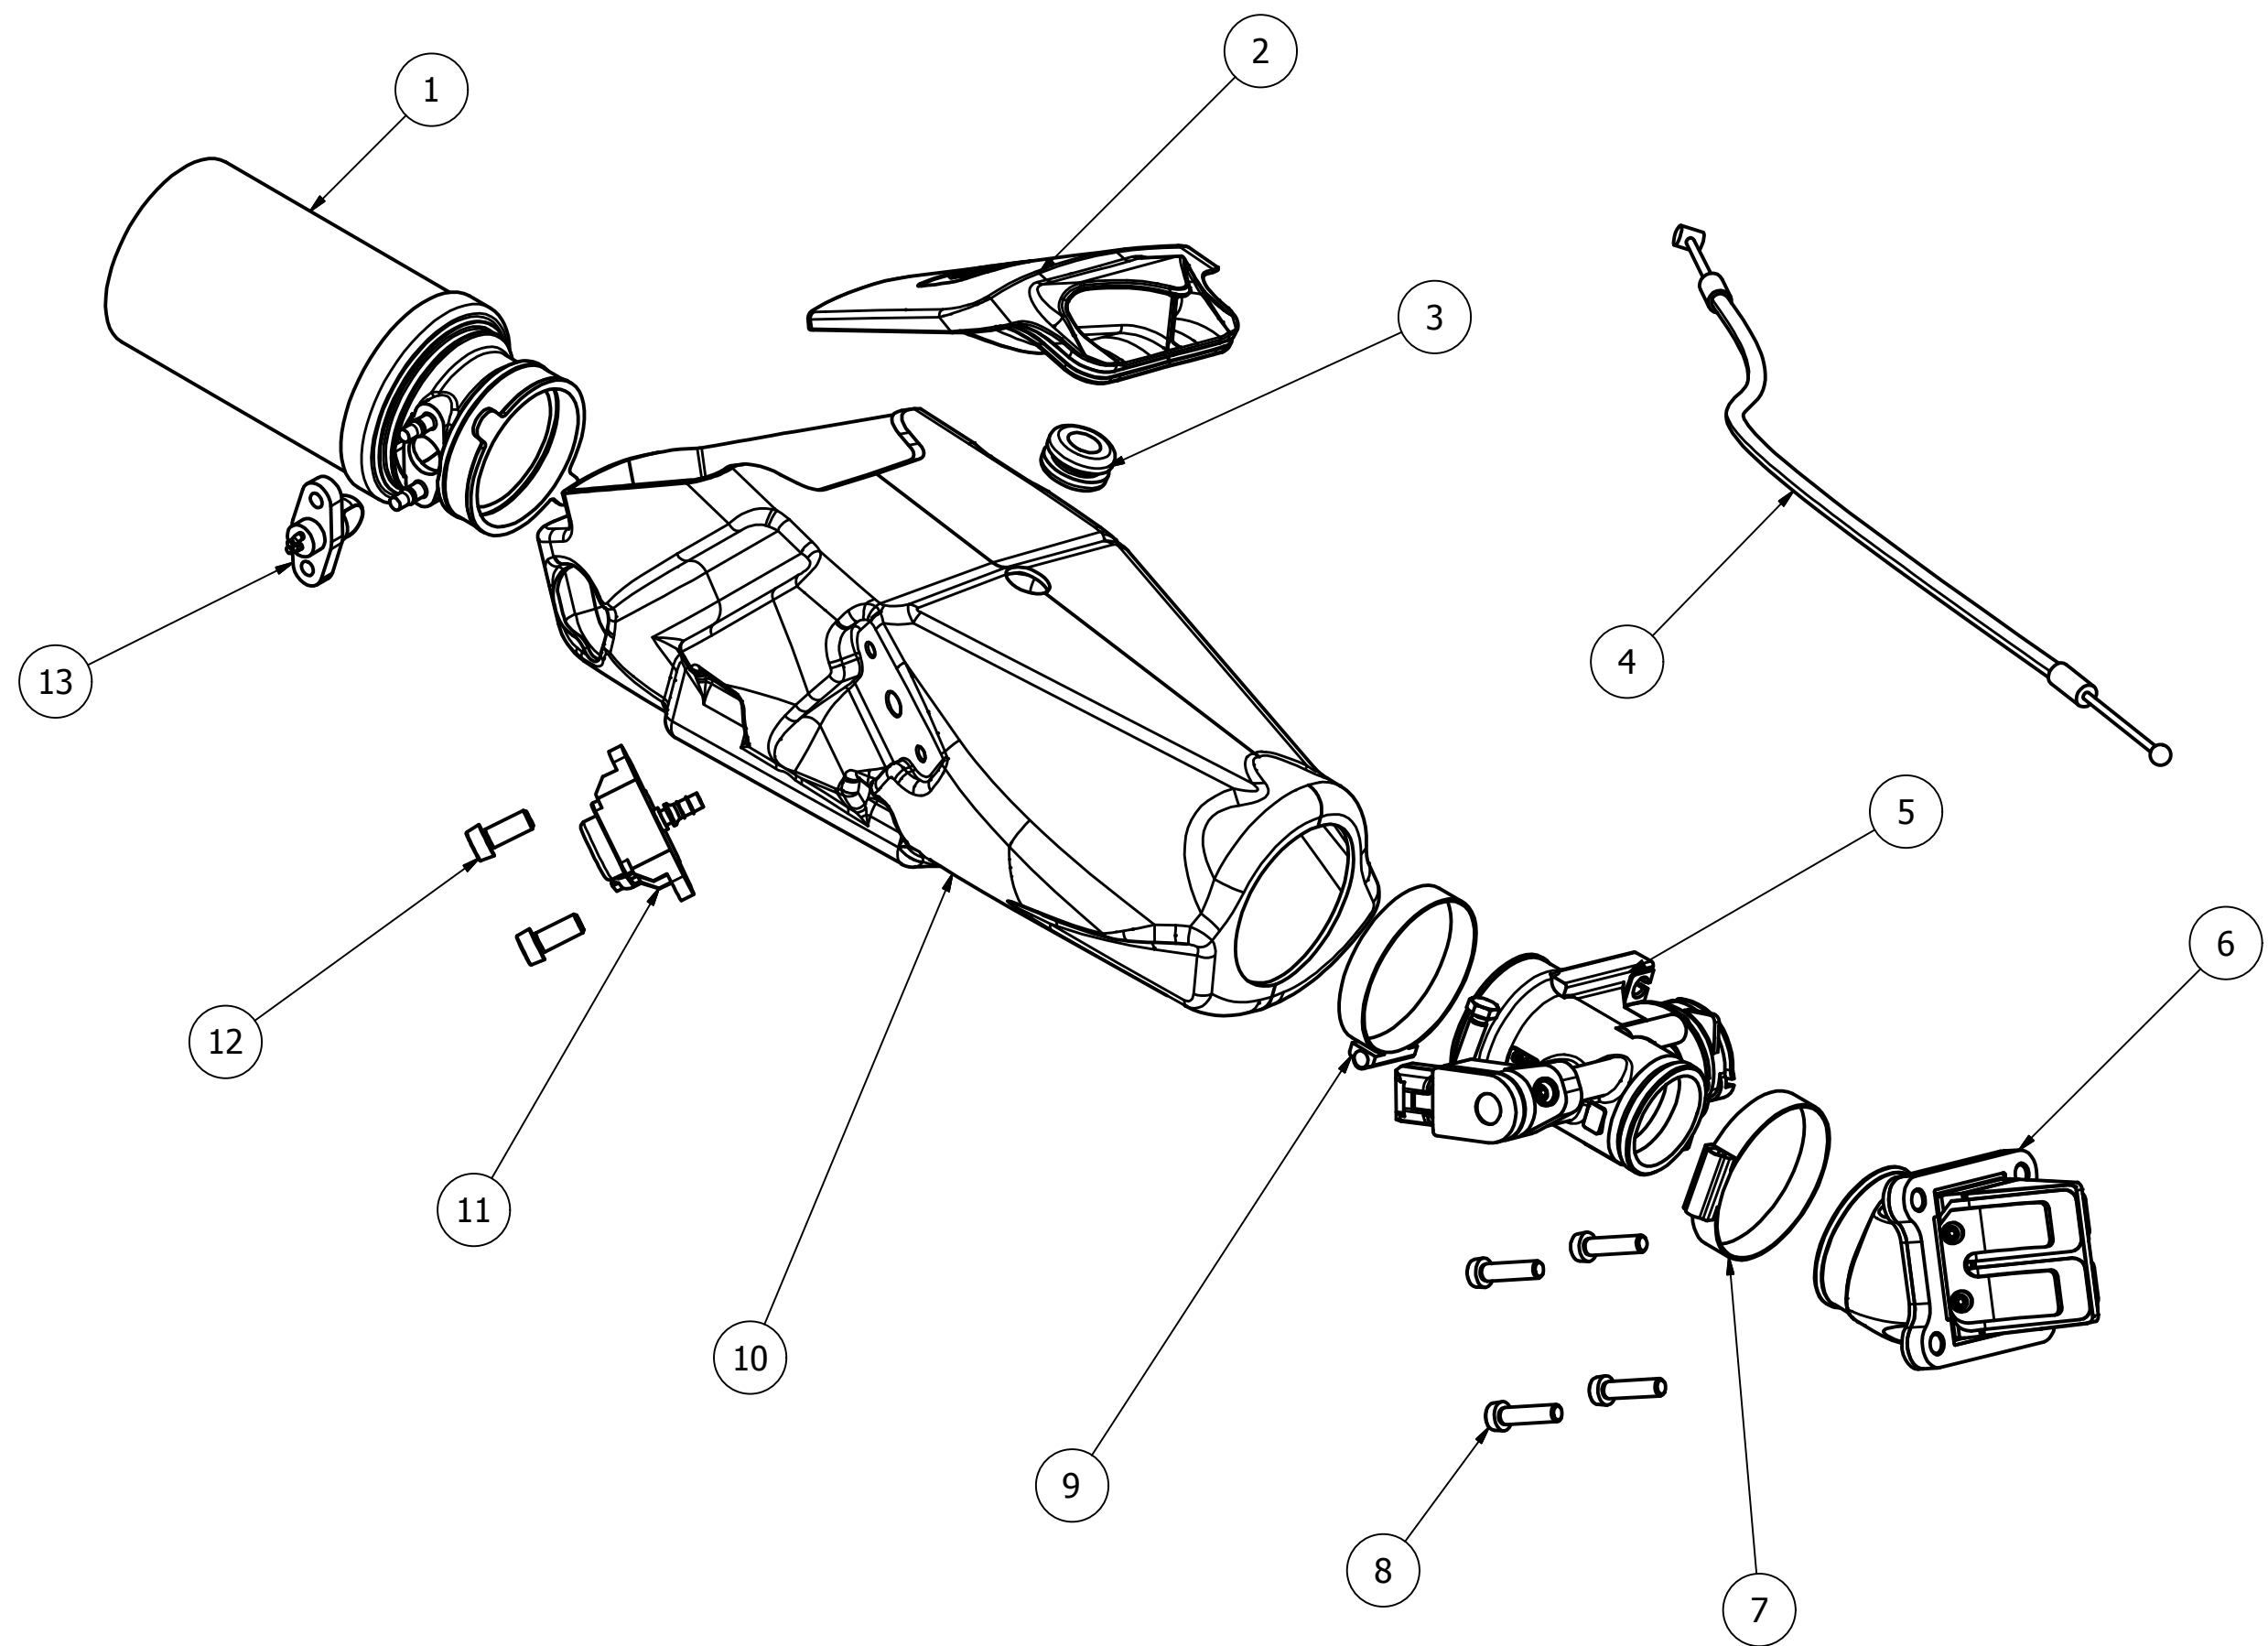

REF	CODE	NAME	QUANTITY
1	9310010211	AIR FILTER	1
2	5020040211	AIR FILTER MANIFOLD	1
3	9410020211	COOLER SILENTBLOCK	1
4	9050010211	THROTTLE CABLE	1
5	9000010211	THROTTLE BODY ASSY	1
6	9100020211	REED BLOCK ASSY	1
7	304509VA	CLAMP	1
8	051608DA	SCREW	4
9	325009VA	CLAMP	1
10	5000040211	AIR BOX FILTER	1
11	9260030211	AIR PRESSURE SENSOR	1
12	051400FA	TORX. 40X14	2
13	9250030211	AIR TEMPERATURE SENSOR	1