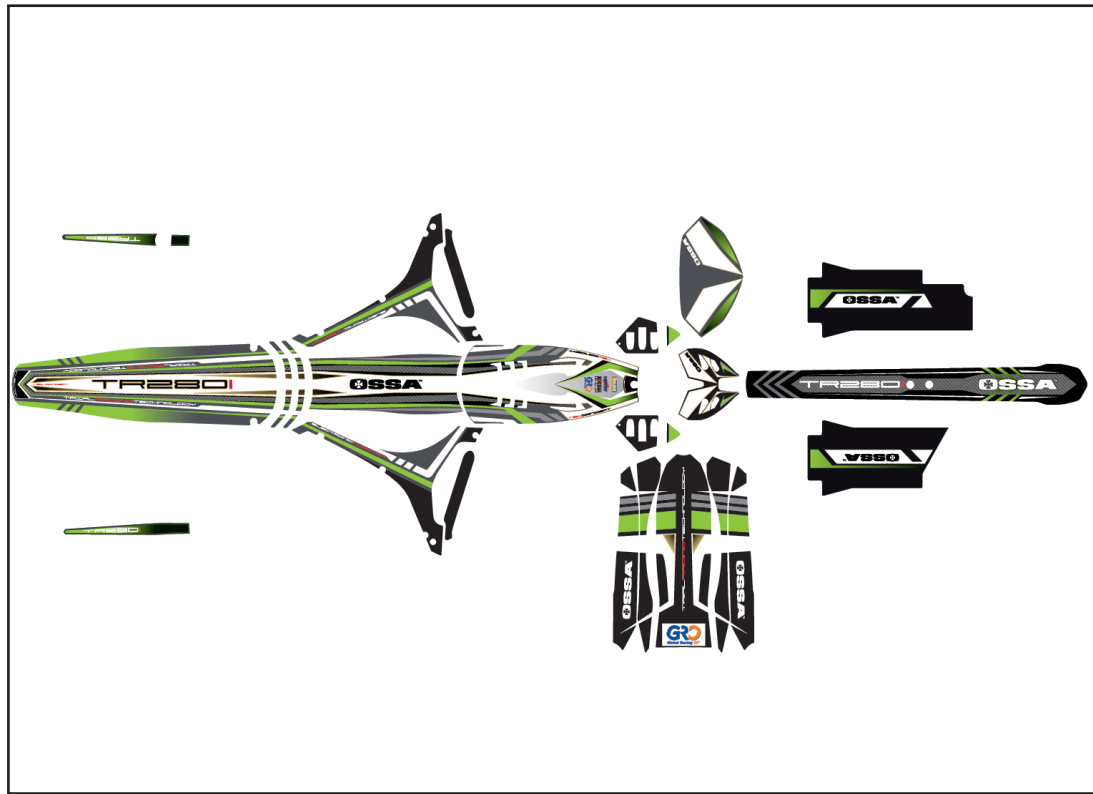

CLUTCH POSITION TOOL

IGNITION & STATOR TOOL

PRIMARY BEARING TOOL

CRANKSHAFT TOOL

1000960211
MOTOR SUPPORT TOOL

1499960211 OSSA WORKSHOP KIT

1000050212 STICKERS KIT COMPLETE TR280i 2012

1500050212 REAR PART STICKERS TR280i 2012