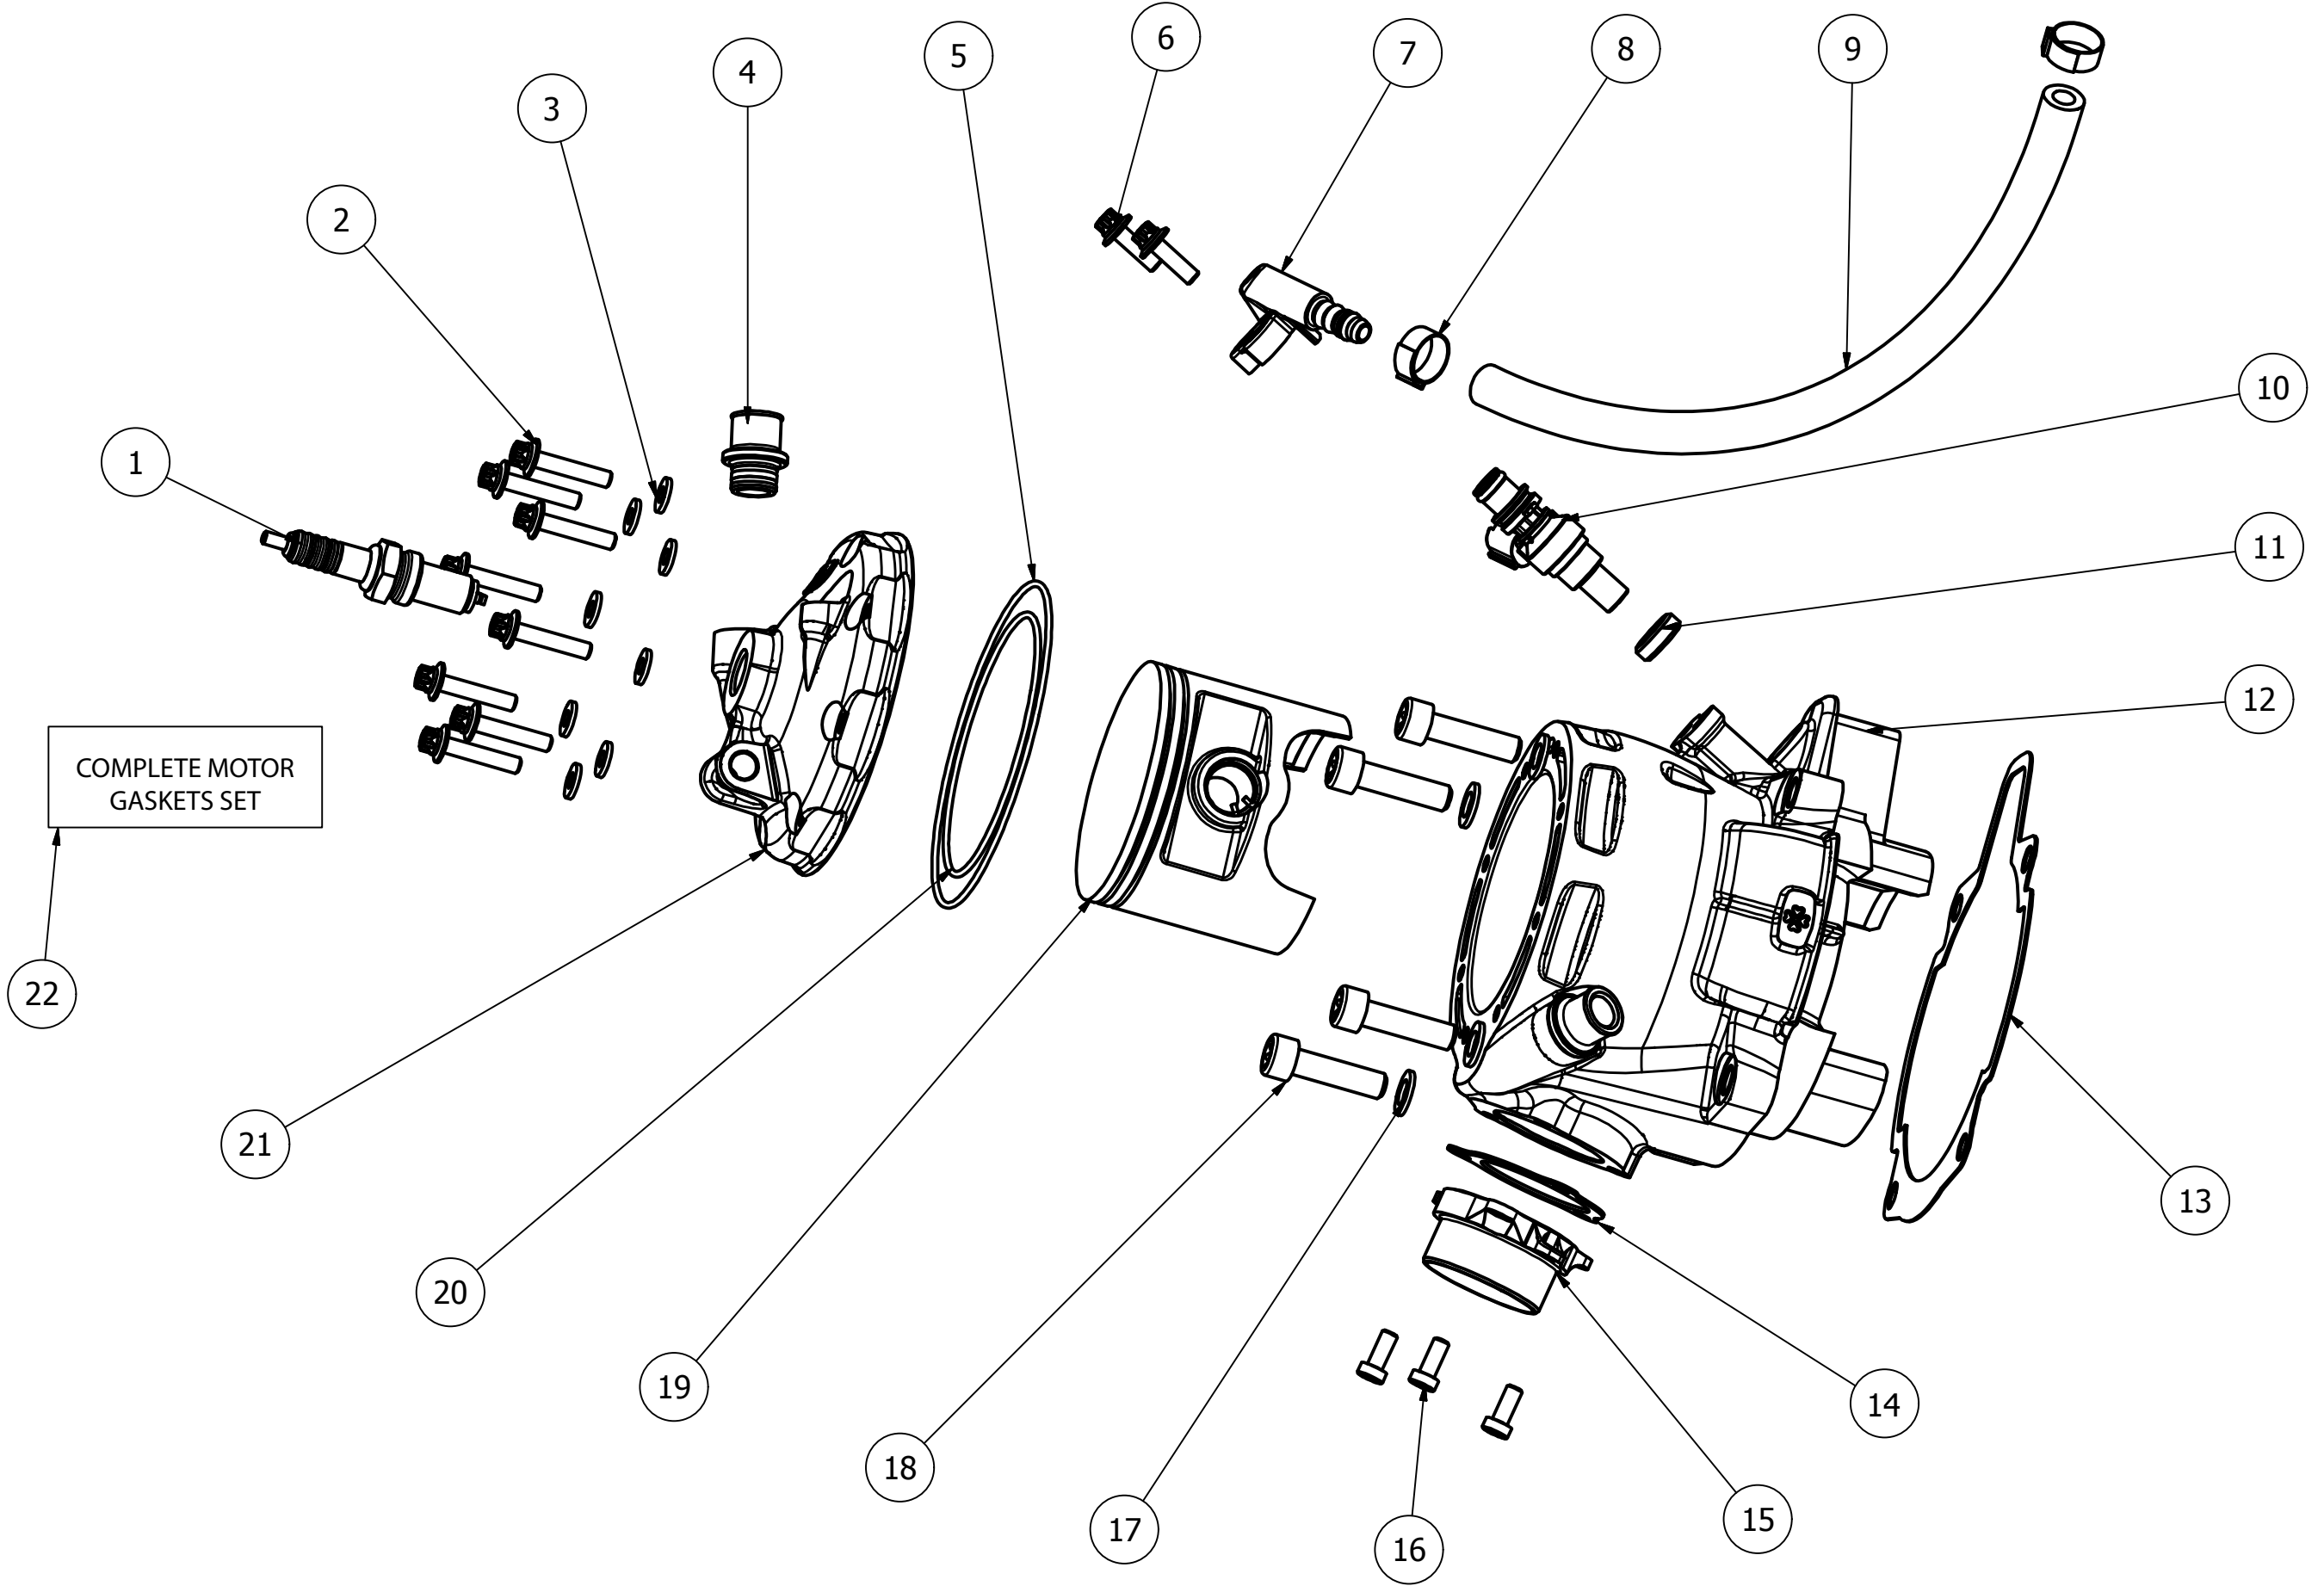

REF	CODE	NAME	QUANTITY
1	6300020211	SPARK PLUG NGK 5	1
2	0520008AA	M5x20 TORX	8
3	051115NF	WASHER	8
4	6515020211	CYLINDER WATER HOSE NECK	1
5	10440178TA	O-RING NBR	1
6	051608BB	M5x16 SCREW	2
7	9120010211	INJECTOR CAP	1
8	1408UC	CLAMP	2
9	9150010211	FUEL TUBE	1
10	9110010211	INJECTOR	1
11	9130010211	INJECTOR GASKET	1
12	6500020211	CYLINDER	1
13	9530020211	CYLINDER GASKET	1
14	9535020211	EXHAUST GASKET	1
15	6520020211	EXHAUST CONNECTION PIPE	1
16	051208AA	M5x12 TORX	3
17	081415NF	WASHER	4
18	083012AA	M8x30 TORX	4
19	6612020211--A	PISTON A ASSY	1
19	6612020211--B	PISTON B ASSY	1
19	6612020211--C	PISTON C ASSY	1
20	8227178TB	O-RING NBR	1
21	6000020211	CYLINDER HEAD ASSY	1
22	9500020211	COMPLETE MOTOR GASKETS SET	1