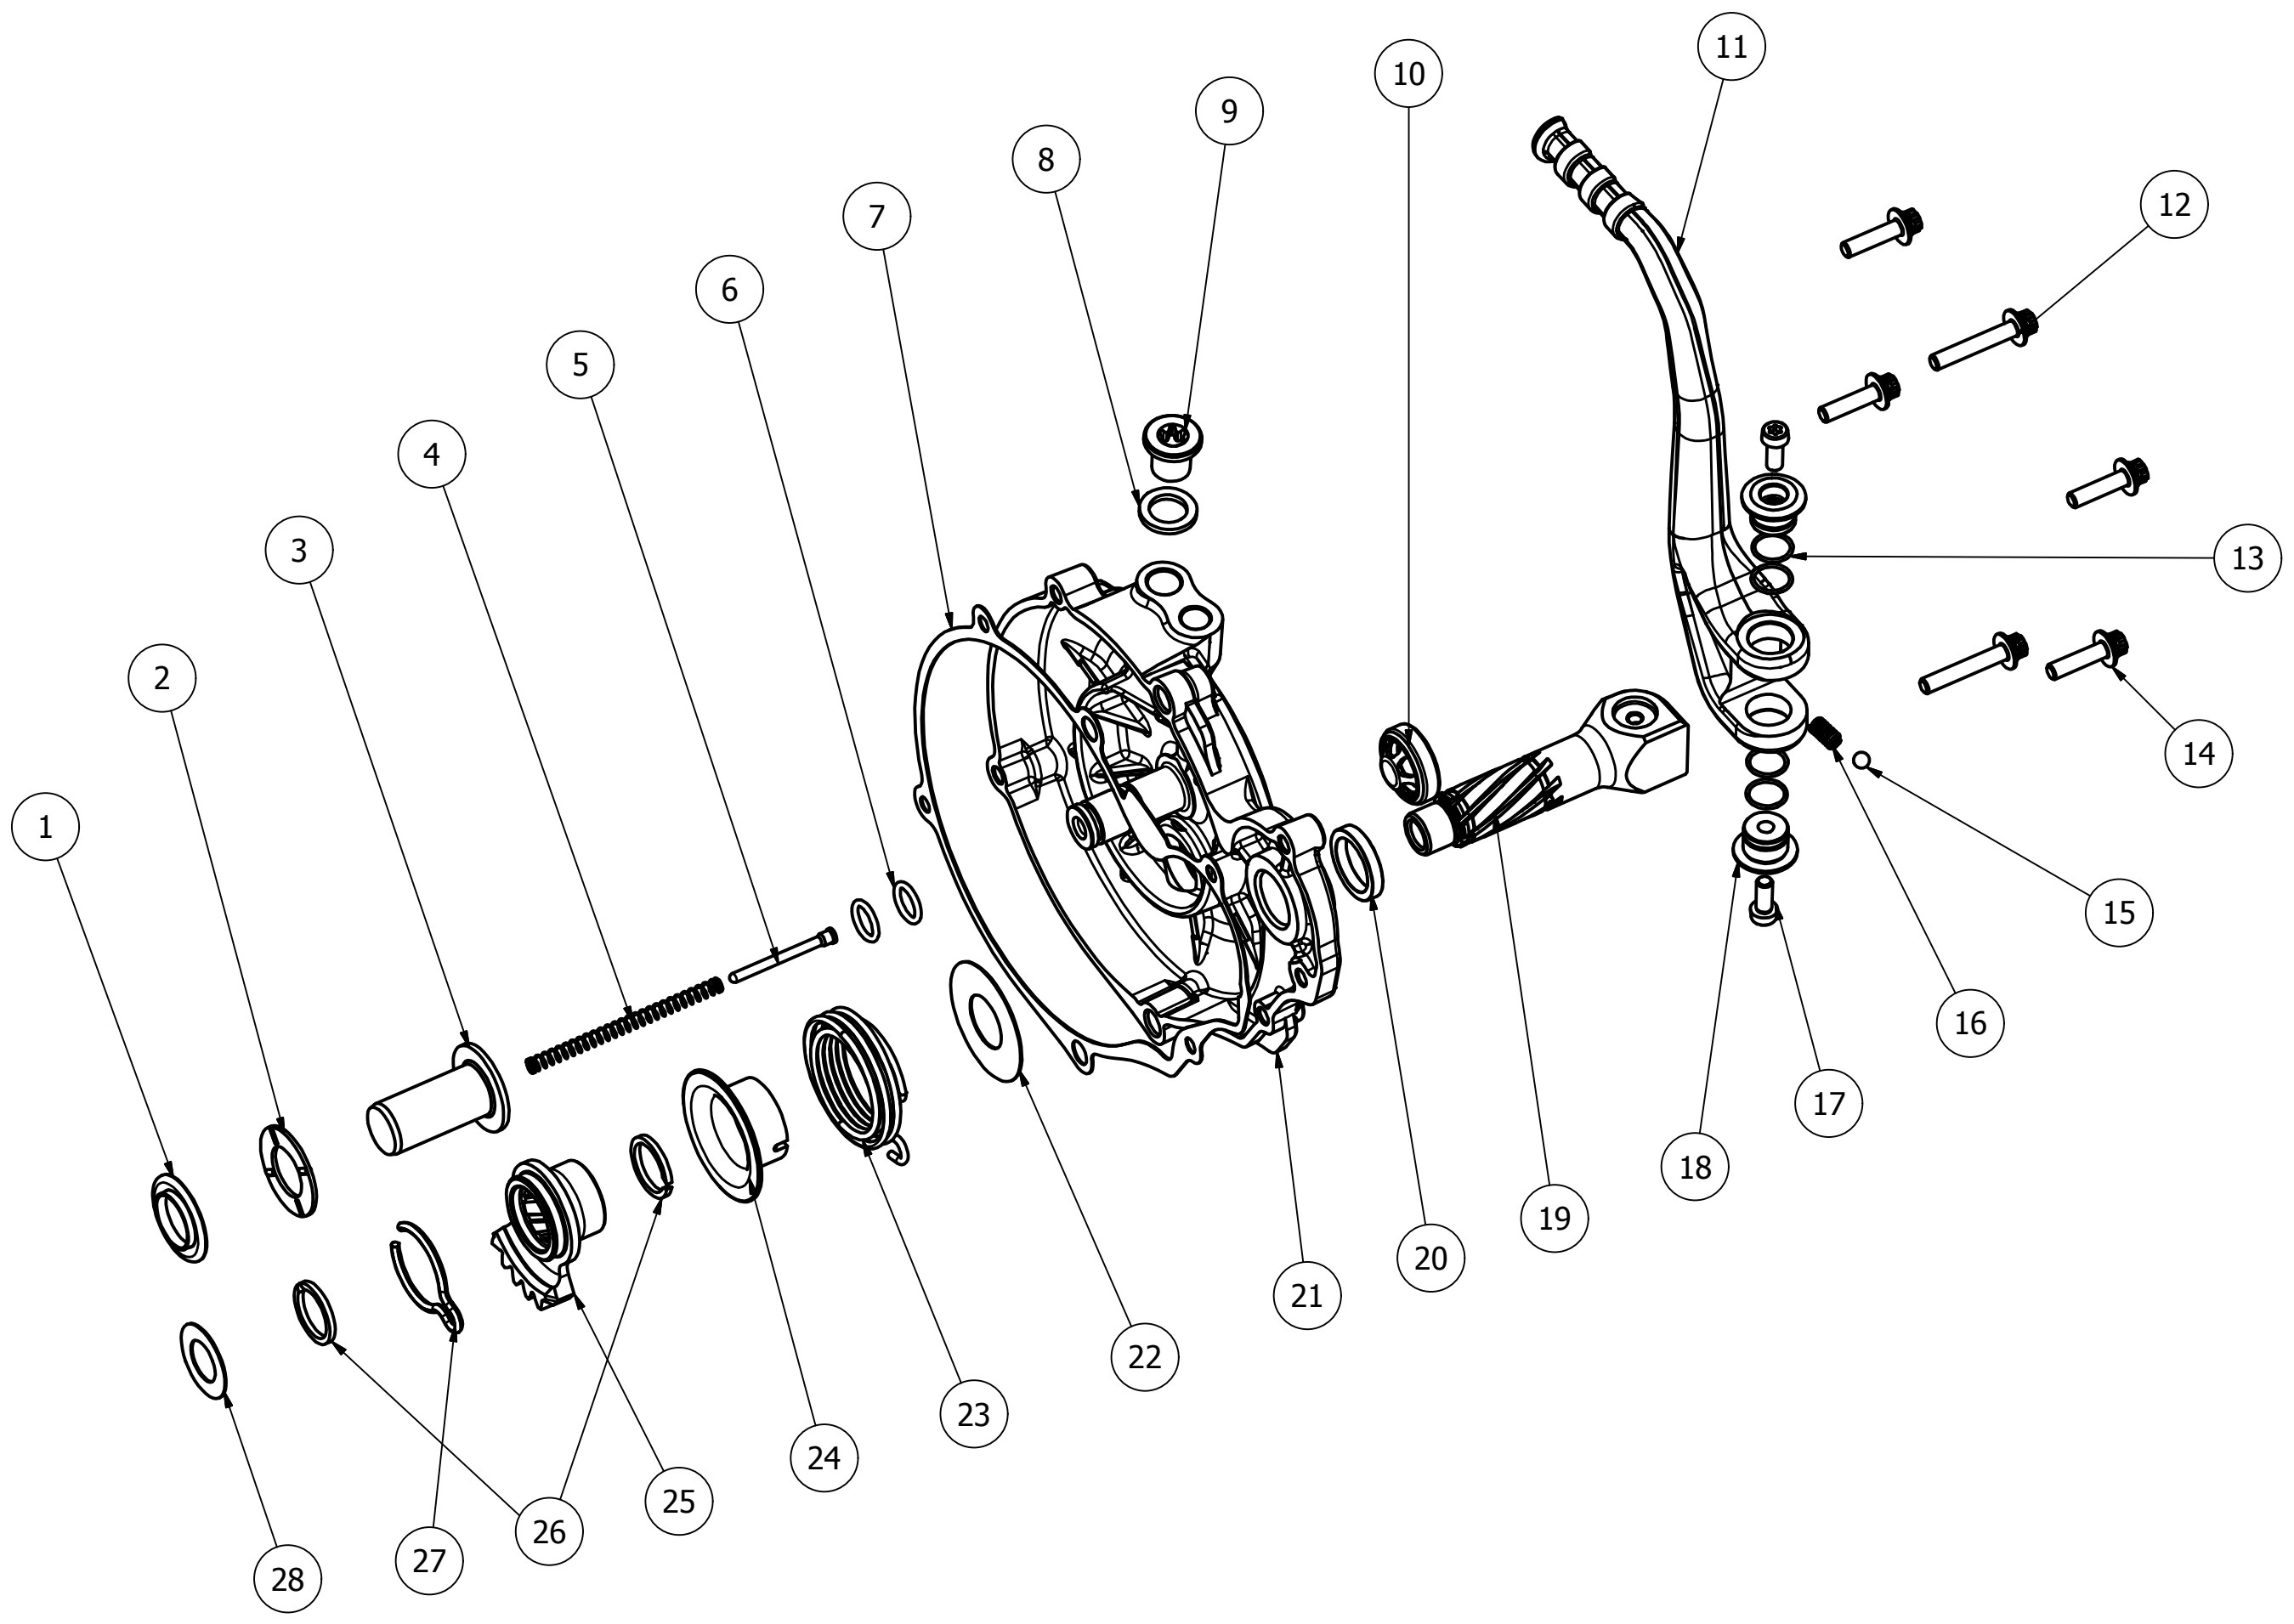

REF	CODE	NAME	QUANTITY
1	9650010211	EXHAUST ASSEMBLY	1
2	0508LA	NUT CLIP M5	1
3	9670010211	CATALYTIC SET	1
4	052008AA	M5x20 SCREW	3
5	9610010211	BEND EXHAUST	1
6	9620010211	BEND EXHAUST SPRING	1

REF	CODE	NAME	QUANTITY
1	3300020211	WOODRUFF KEY 10x3,7x3	1
2	182222QA	NEEDLE BEARING	1
3	9415010211	TANK CAP DEVAP.TUBE	1
4	1000020211	CRANKCASE	1
5	081012OA	FRICTION BEARING	1
6	081009.5OB	FRICTION BEARING	1
7	5710020211	CYLINDER WATER HOSE	1
8	9540020211	WATER PUMP GASKET	1
9	052508AA	M5x25 SCREW	3
10	5500020211	WATER PUMP ASSY	1
11	254212PA	BEARING	1
12	320000WC	SEEGER Ø32	1
13	7160020211	KICKSTART PEDAL STOP	1
14	153209PA	BEARING	1
15	1110020211	CENTERING PIN	2
16	3350020211	CRANKSHAFT BEARING POS. SCREW	1
17	4200010211	REAR ENGINE CAP ANCLAGE	2
18	121802NF	WASHER	1
19	1300020211	OIL OUT PLUG	1
20	1350020211	UNSTEAME	1
21	3000020211	CRANKHAFT	1

REF	CODE	NAME	QUANTITY
1	250000WA	SEEGER Ø25	1
2	4310020211	COUNTERSHAFT SPROCKET	1
3	304008SB	SEAL FOR GEAR OUTPUT SHAFT	1
4	4510020211	SHIFT SEAL BUSHING	1
5	251500TA	O-RING NBR	2
6	4000020211	GEAR TRANSMISSION ASSY	1
7	061008DB	SCREW	5
8	2300020212	CLUTCH DISCS SET	1
9	2410020211	PRESSURE PLATE	1
10	2430020211	CLUTCH SPRING SUPPORT PLATE	1
11	041007BC	M4x10 SCREW	18
12	2420020212	CLUTCH SPRING	1
13	2440020211	CLUTCH RELEASE ARM	18
14	8210020211	GEAR FORK 1 ^a -4 ^a	1
15	8230020211	GEAR FORK 5 ^a -6 ^a	1
16	0610KI	M6 NUT	1
17	4410020211	SHIFT SPRING REGULATOR	1
18	8115020211	SHIFT SHAFT SPRING	1
19	102405NA	WASHER	1
20	8130020211	GEAR SELECTOR SPRING	1
21	8100020211	SHIFT SHAFT ASSY	1
22	051601NA	WASHER	2
23	8120020211	GEAR SELECTOR	1
24	052508AA	M5x25 TORX	1
25	122425NA	WASHER	1
26	121805NA	WASHER	2
27	8400020211	SHIFT DRUM ASSY	1
28	052008AA	M5x20 TORX	1
29	8510020211	GEAR PEDAL	1
30	12005SB	SEAL FOR GEAR SHAFT	1
31	8310020211	FORK SHAFT	2
32	8220020211	GEAR FORK 2 ^a -3 ^a	1