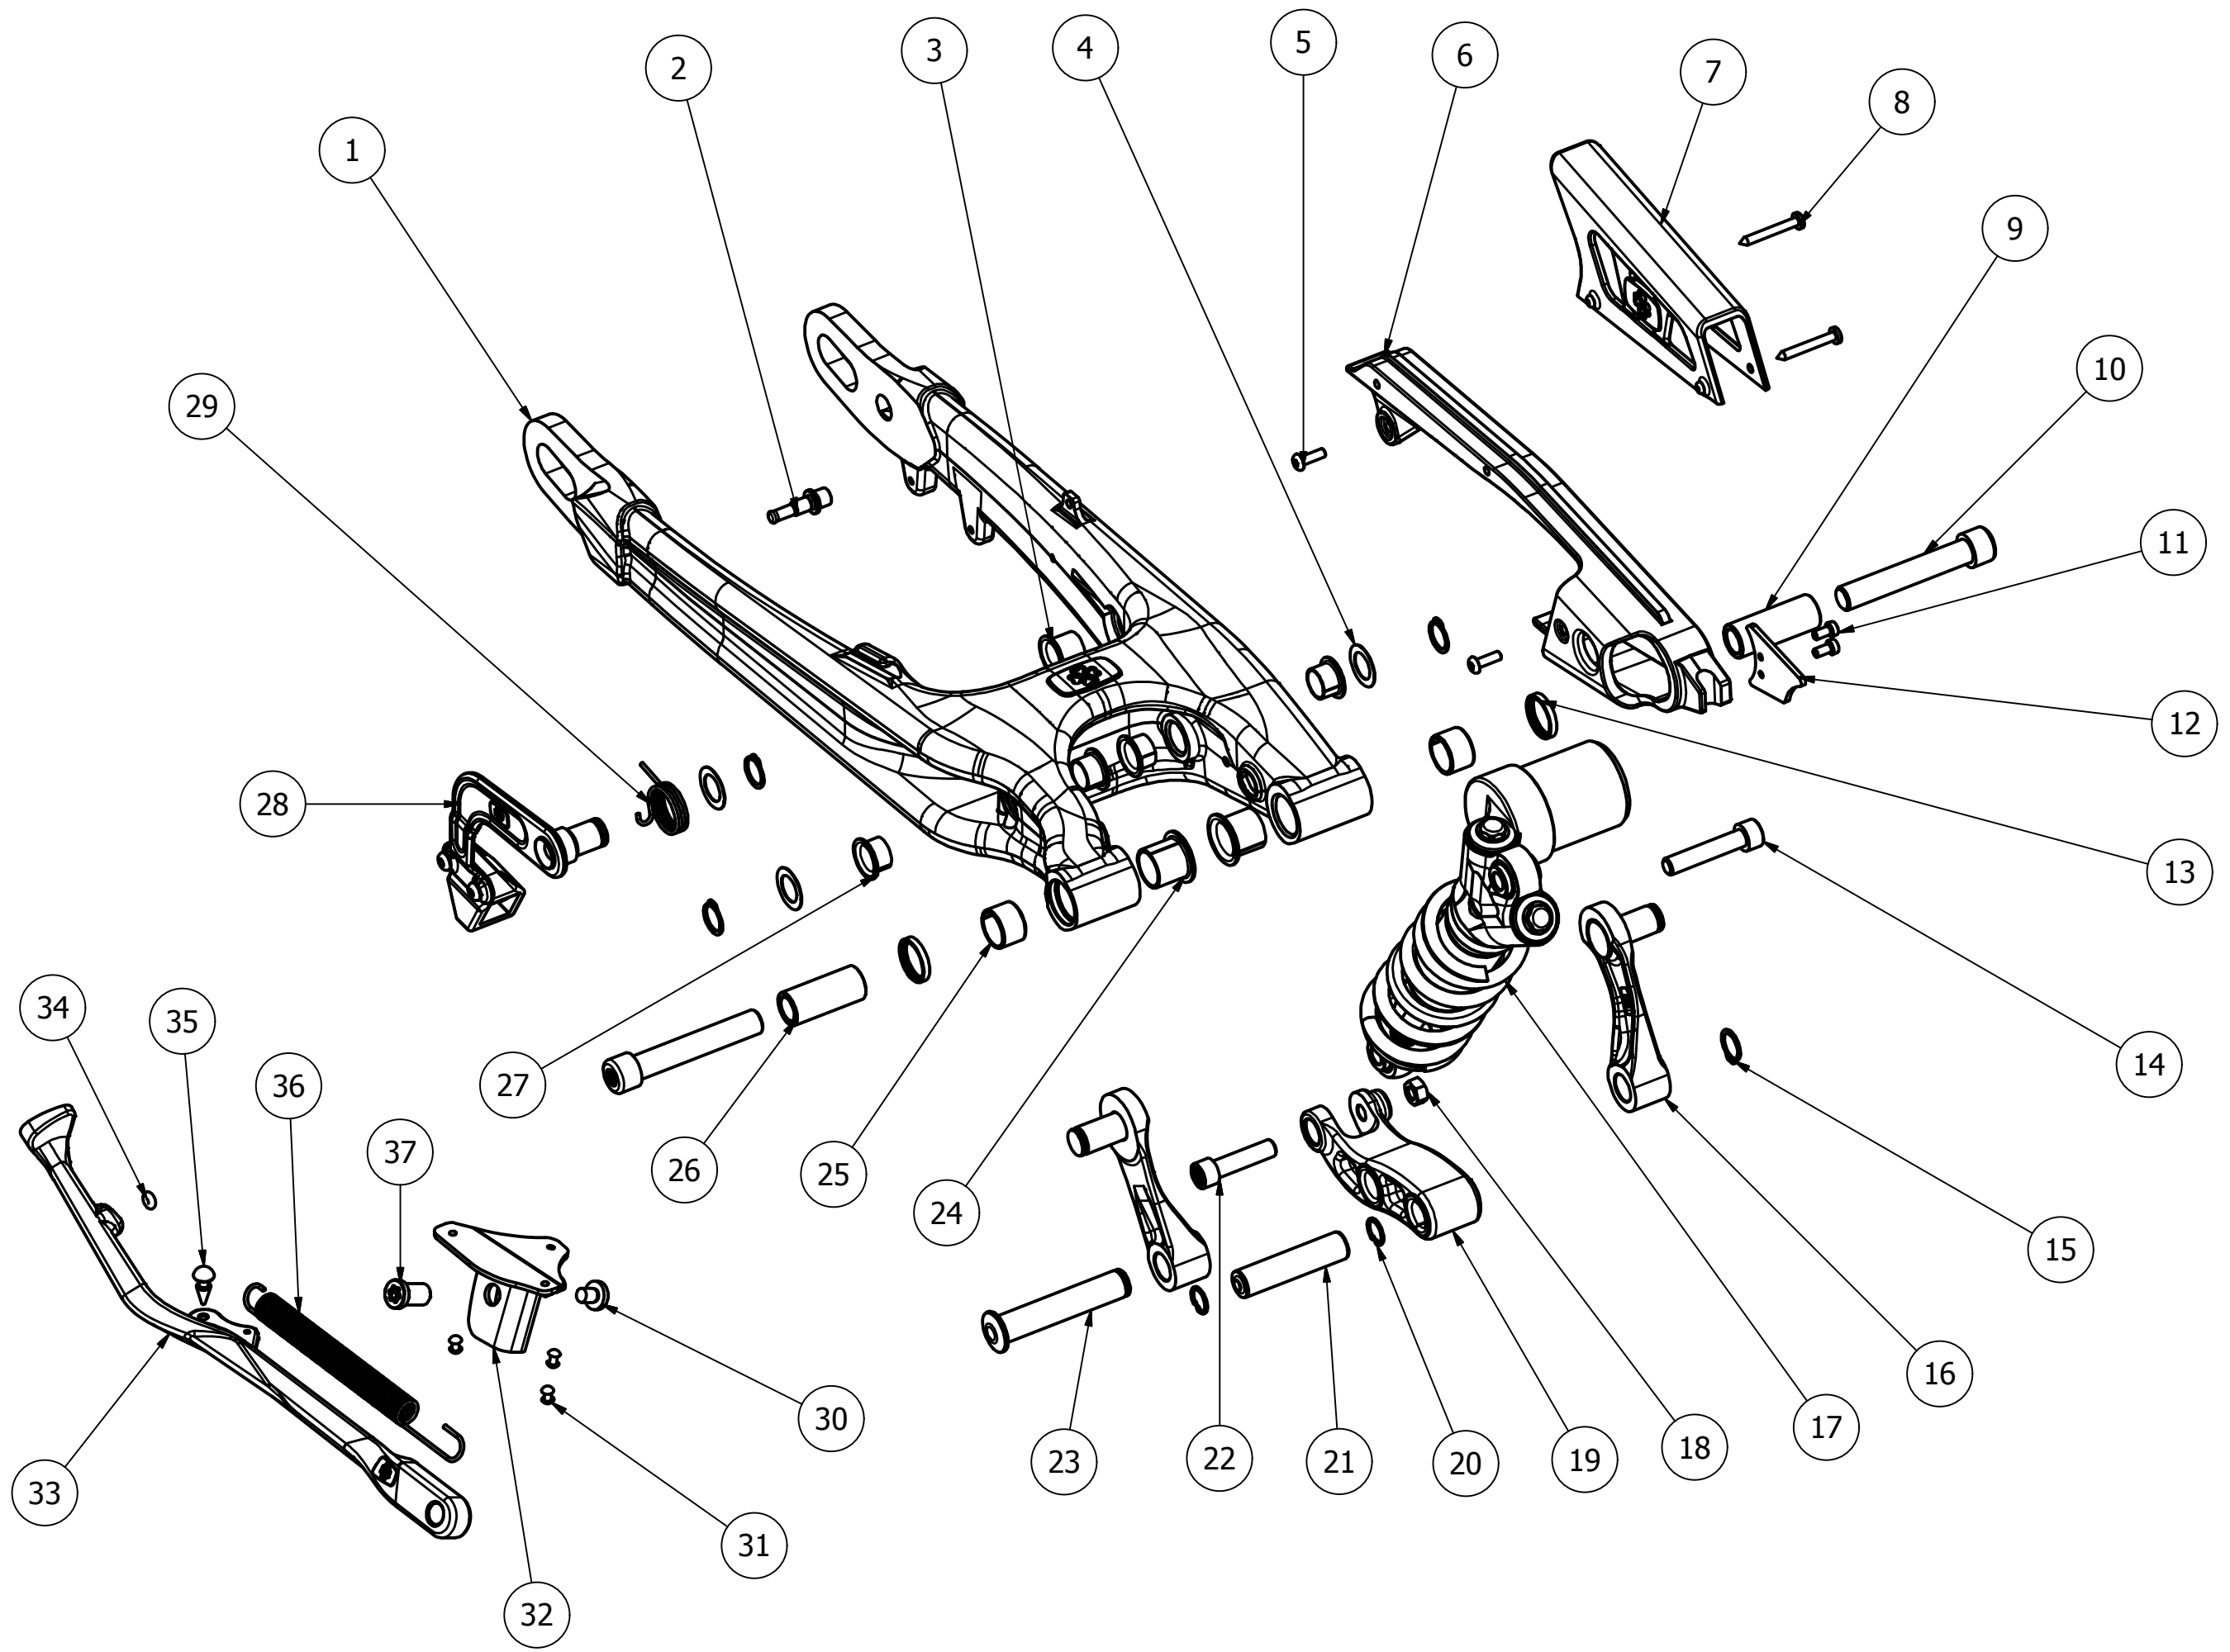

REF	CODE	NAME	QUANTITY
1	4000010212	SWING ARM	1
2	7750010211	REAR BRAKE CALIPER SCREW	1
3	161817OB	FRICITION BEARING	1
4	162505NI	WASHER	3
5	051208BB	TORX M5X12	2
6	9030040211	CHAIN GUIDE	1
7	9025040211	CHAIN PROTECTOR	1
8	043800FB	TAPPING SCREW	2
9	4120010211	SWING ARM SHAFT BUSH	1
10	148315HA	SWING ARM SHAFT SPECIAL SCREW	2
11	030900FB	TORX ST 3,9X9,5	2
12	9035040211	CHAIN PROTECTION PLATE	1
13	202604SH	SEALING	2
14	105012AA	SCREW	1
15	160000WD	SEEGER Ø16	4
16	3300010211	ROD ASSY	2
17	3000010211	REAR SHOCK ABSORVER OHLINS	1
18	1012KG	NUT M10	1
19	3200010211	ROCKER ARM ASSY	1
20	160000WF	SEEGER	1
21	3230010211	ROCKER ARM - FRAME SHAFT	2
22	104012HA	SHOCK ABSORBER LOWER SCREW	1
23	3220010211	ROCKER ARM SHAFT	1
24	202315OA	FRICITION BEARING	2
25	202321.5OB	FRICITION BEARING	2
26	4110010211	SWING ARM SHAFT BUSH	1
27	161812OB	FRICITION BEARING	4
28	4450010211	CHAIN TENSOR SET	1
29	4460010211	CHAIN TENSOR SPRING	1
30	081012BA	SCREW M8x10	1
31	051608BB	TORX M5x16	3
32	1520010211	SIDES TAND SUPPORT	1
33	1525010211	SIDES TAND TR280i	1
34	060400TA	O-RING 6x4	1
35	1550010211	SIDE STAND STOP BLOCK	1
36	1530010211	SIDE STAND SPRING	1
37	1540010211	SIDE STAND BUSH GUIDE	1