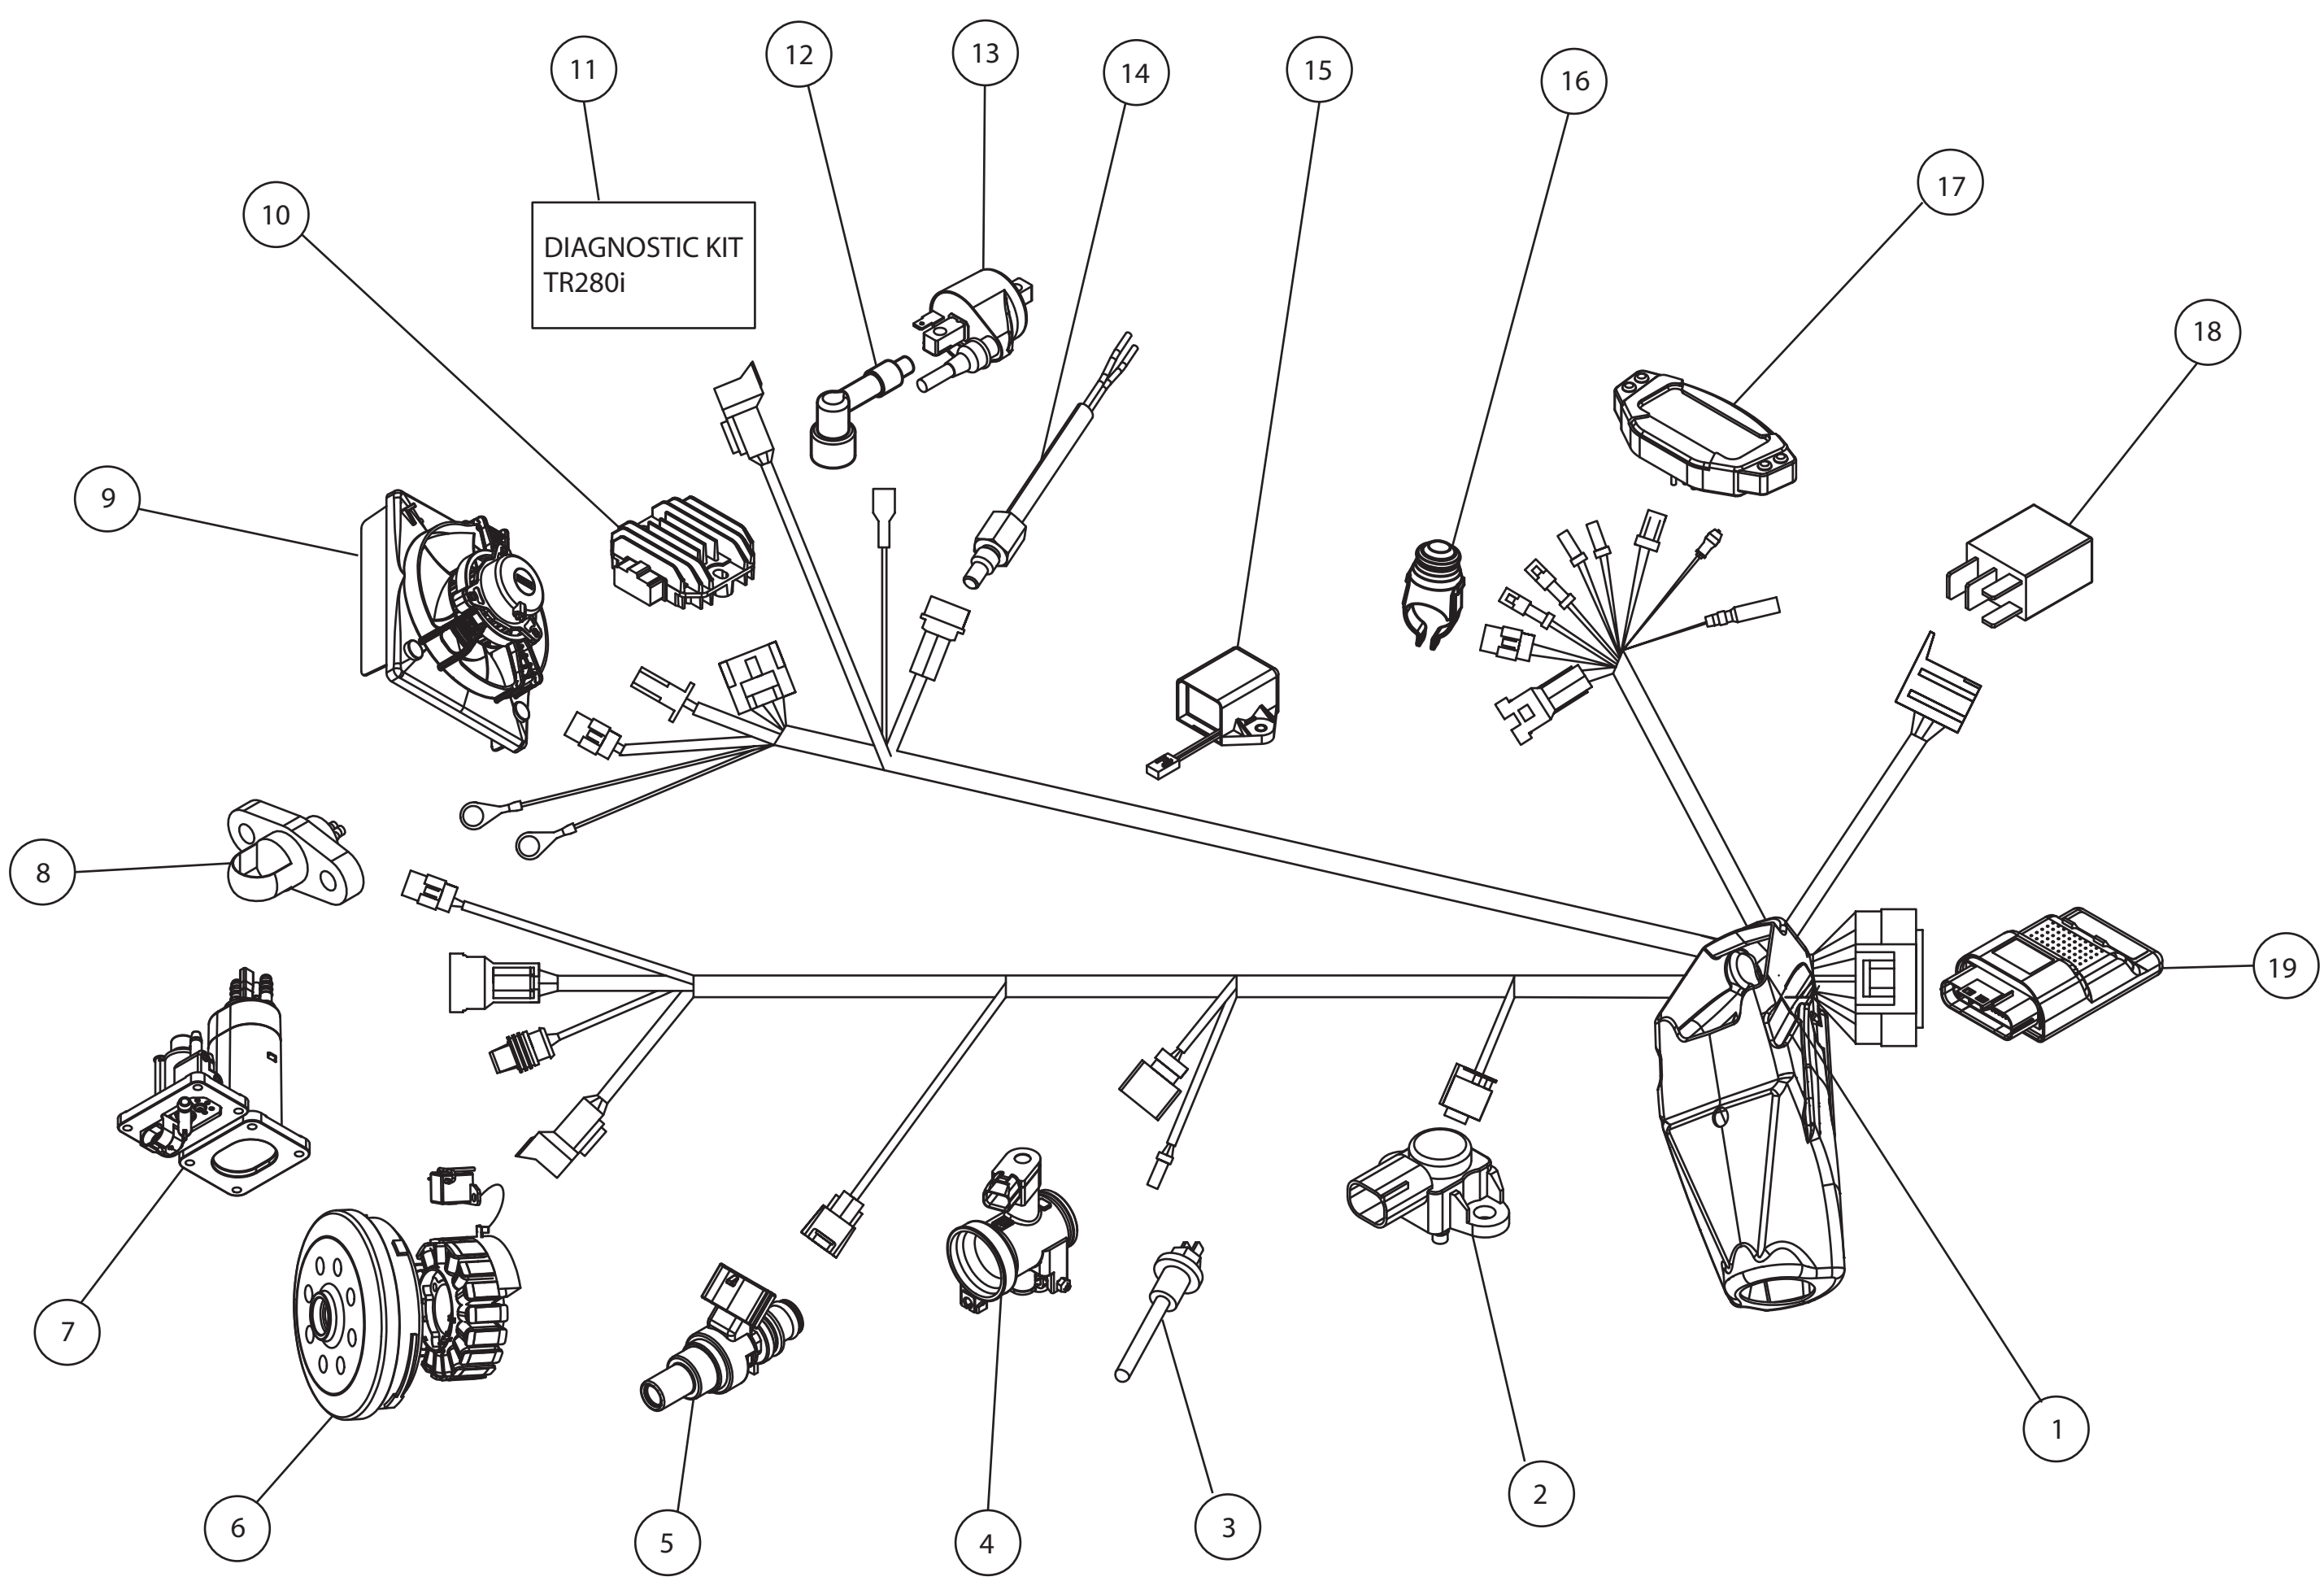

REF	CODE	NAME	QUANTITY
1	1100030211	INJECTION SYSTEM + AIR BOX FILTER	1
2	9260030211	AIR PRESSURE SENSOR	1
3	8510030211	FUEL LEVEL SENSOR	1
4	9000010211	THROTTLE BODY ASSY	1
5	9110010211	INJECTOR	1
6	7100030211	ROTOR & STATOR SET	1
7	8500030211	FUEL PUMP ASSY	1
8	9250030211	AIR TEMPERATURE SENSOR	1
9	9100030211	ELECTRIC FUN	1
10	5100030211	REGULATOR	1
11	9900030211	DIAGNOSTICS KIT TR280i	
12	5020030211	SPARK PLUG CAP	1
13	5000030211	IGNITION COIL	1
14	9200030211	SONDA TEMP AIGUA MOTOR	1
15	2400030211	CAPACITOR UNIT	1
16	8110030211	KILL SWITCH	1
17	6000030211	TRAILTECH MULTIFUNCTION	1
18	9110030211	FAN RELAY	1
19	5200030211	ECU TR280i	1