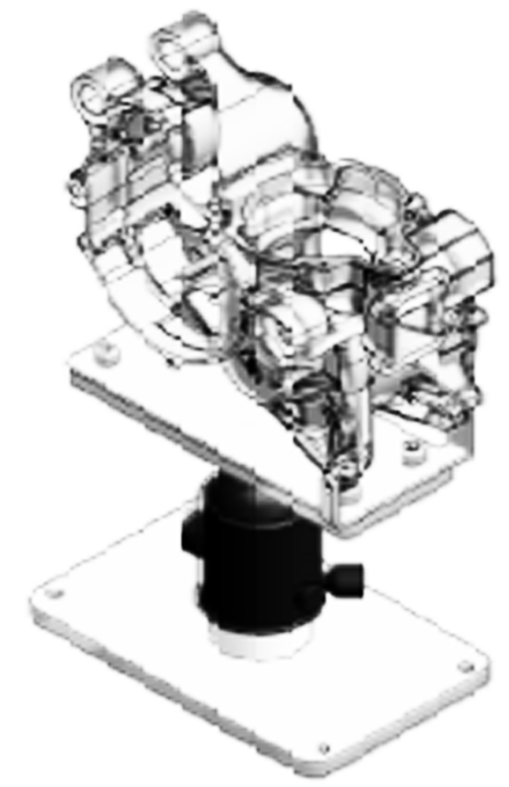

REF	CODE	NAME	QUANTITY
1	250000WA	SEEGER Ø25	1
2	4310020211	COUNTERSHAFT SPROCKET	1
3	304008SB	SEAL FOR GEAR OUTPUT SHAFT	1
4	4510020211	SHIFT SEAL BUSHING	1
5	251500TA	O-RING NBR	2
6	4000020211	GEAR TRANSMISSION ASSY	1
7	061008DB	SCREW	5
8	2300020212	CLUTCH DISCS SET	1
9	2410020211	PRESSURE PLATE	1
10	2430020211	CLUTCH SPRING SUPPORT PLATE	1
11	041007BC	M4x10 SCREW	18
12	2420020212	CLUTCH SPRING	1
13	2440020211	CLUTCH RELEASE ARM	18
14	8210020211	GEAR FORK 1 ^a -4 ^a	1
15	8230020211	GEAR FORK 5 ^a -6 ^a	1
16	0610KI	M6 NUT	1
17	4410020211	SHIFT SPRING REGULATOR	1
18	8115020211	SHIFT SHAFT SPRING	1
19	102405NA	WASHER	1
20	8130020211	GEAR SELECTOR SPRING	1
21	8100020211	SHIFT SHAFT ASSY	1
22	051601NA	WASHER	2
23	8120020211	GEAR SELECTOR	1
24	052508AA	M5x25 TORX	1
25	122425NA	WASHER	1
26	121805NA	WASHER	2
27	8400020211	SHIFT DRUM ASSY	1
28	052008AA	M5x20 TORX	1
29	8510020211	GEAR PEDAL	1
30	12005SB	SEAL FOR GEAR SHAFT	1
31	8310020211	FORK SHAFT	2
32	8220020211	GEAR FORK 2 ^a -3 ^a	1

REF	CODE	NAME	QUANTITY
1	1200030211	LIGHT SYSTEM TR280i	1
2	2300030211	INDICATOR FRONT-R/REAR-L	2
3	2350030211	INDICATOR FRONT-L/REAR-R	2
4	2101030211	REAR LED RACING	1
5	2100030211	LAMP TR280i	1
6	2360030211	TURN BOX TR280i	1
7	6200030211	HORN	1
8	2400030211	LIGHT HORN SWITCH	1

CLUTCH POSITION TOOL

IGNITION & STATOR TOOL

PRIMARY BEARING TOOL

CRANKSHAFT TOOL

1000960211
MOTOR SUPPORT TOOL

1499960211 OSSA WORKSHOP KIT

1000050212 STICKERS KIT COMPLETE TR280i 2012

1500050212 REAR PART STICKERS TR280i 2012