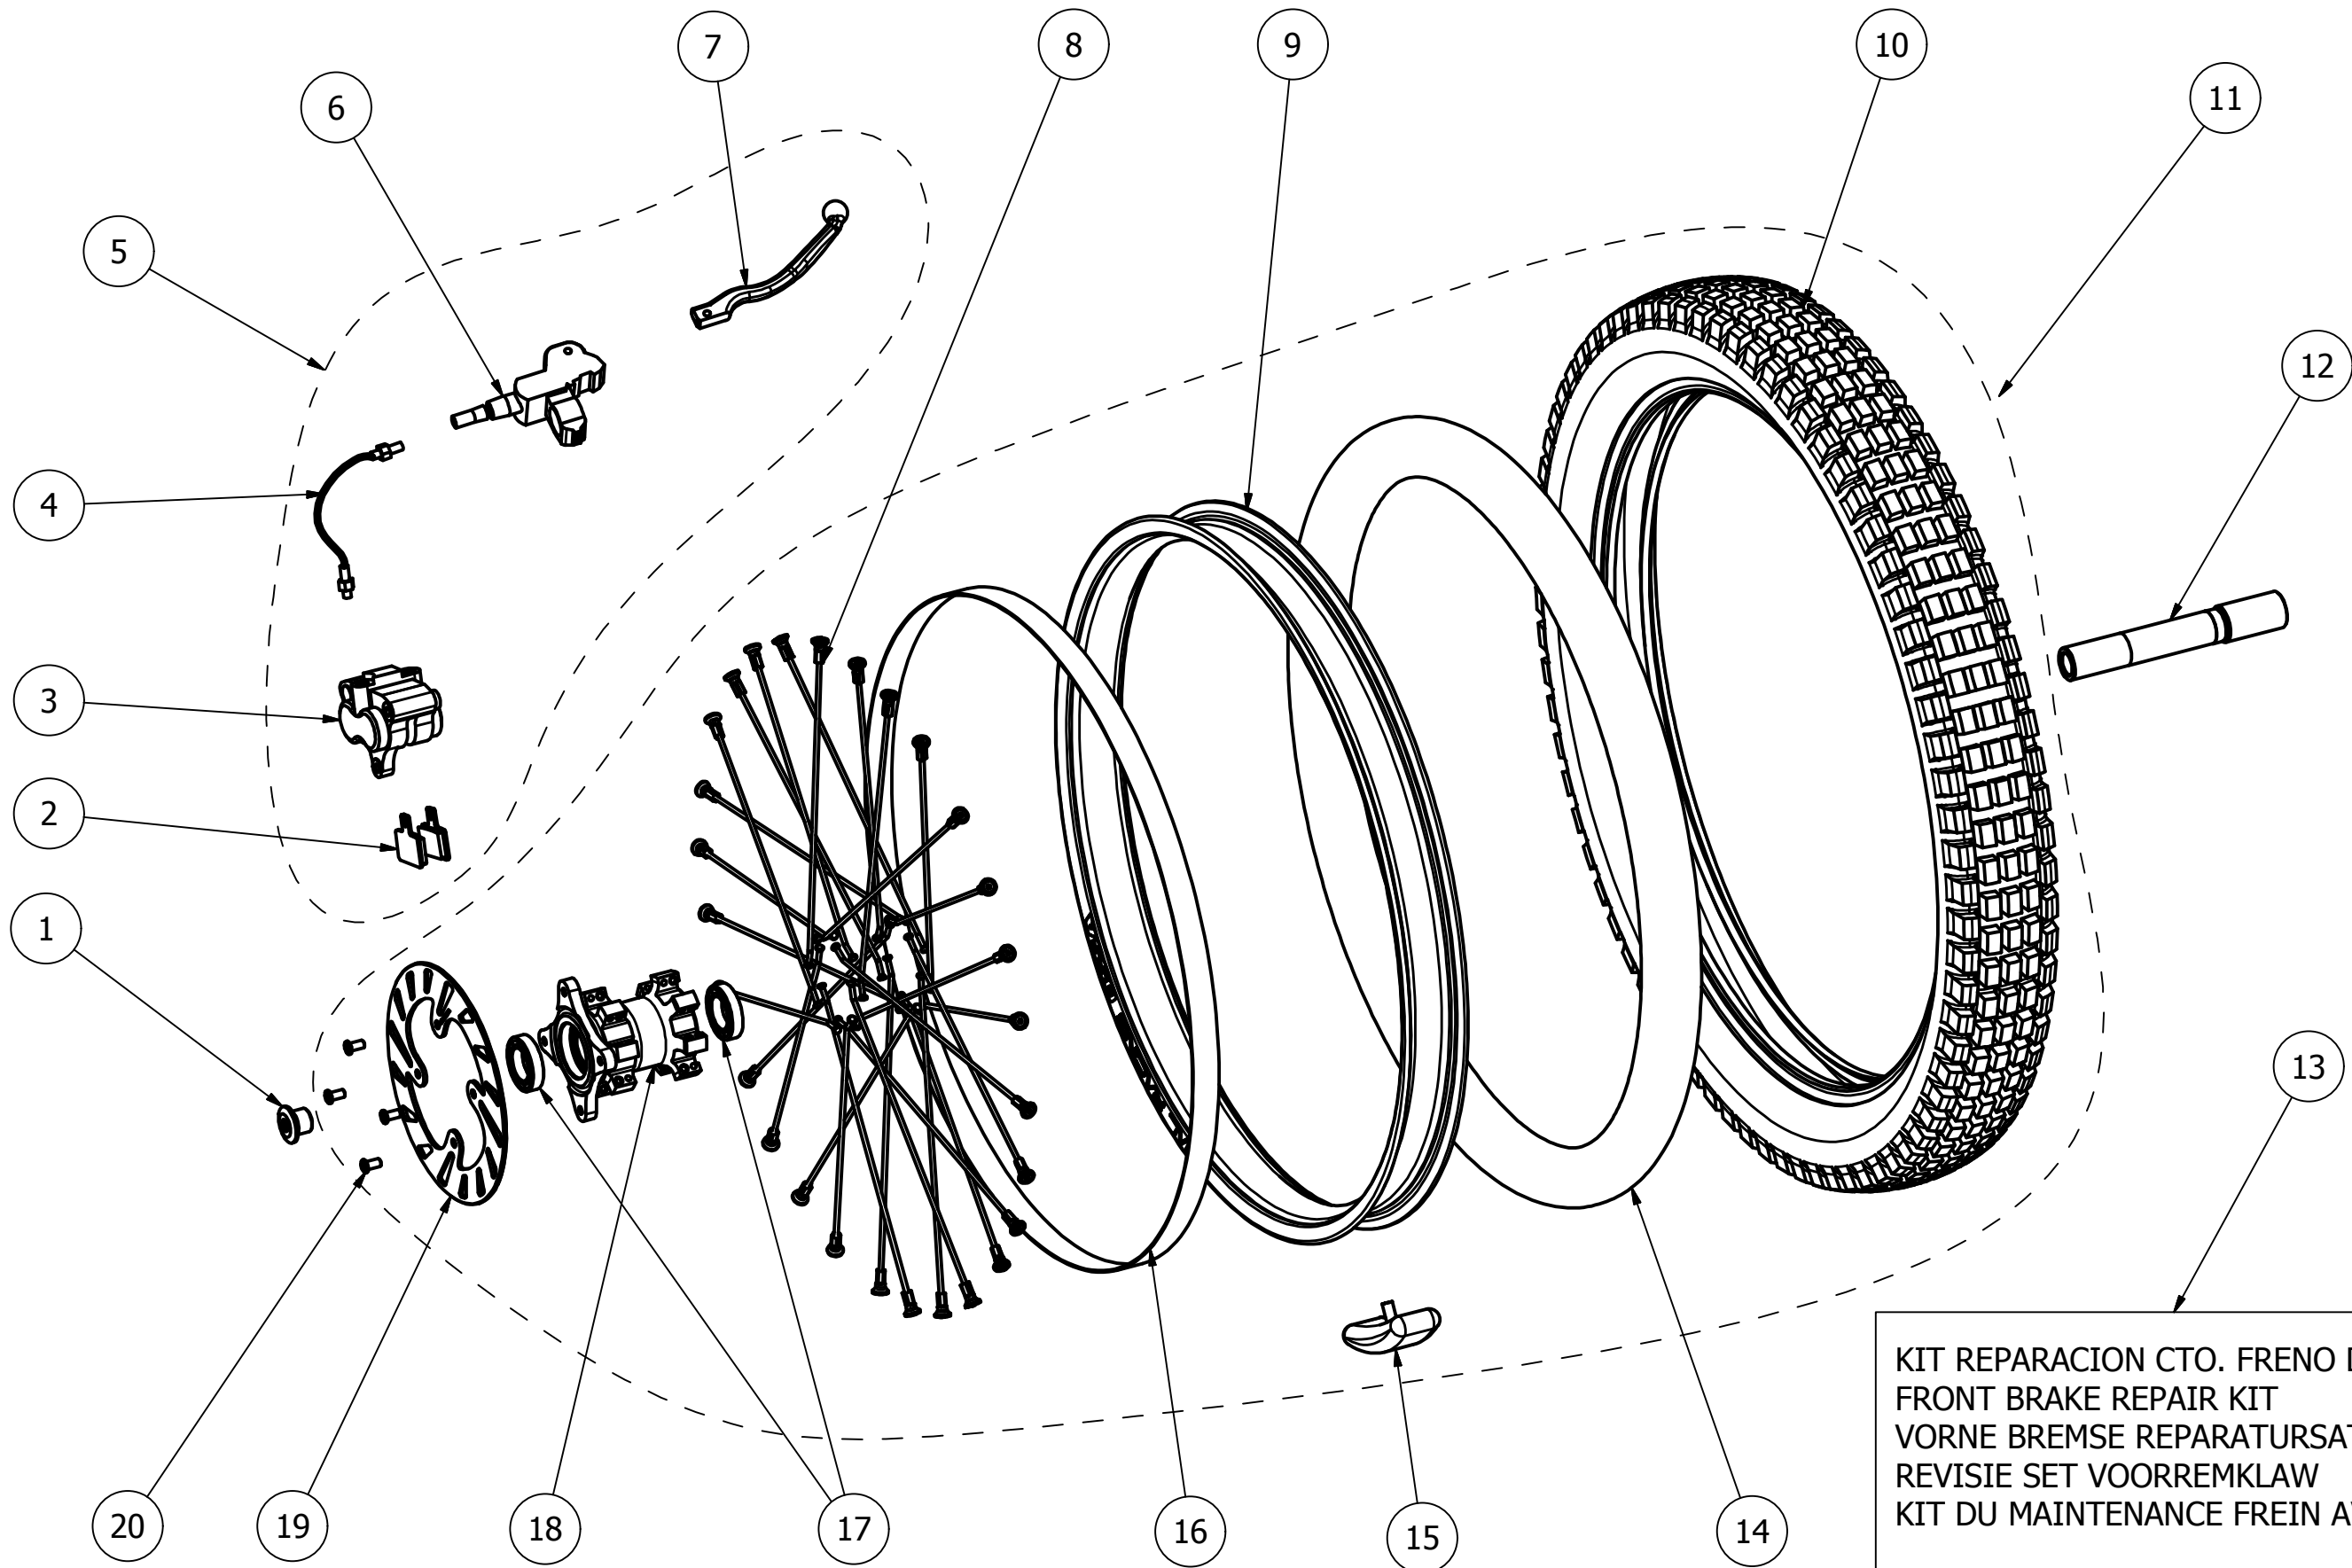

KIT REPARACION CTO. FRENO DEL.
FRONT BRAKE REPAIR KIT
VORNE BREMSE REPARATURSATZ
REVISIE SET VOORREMKLAW
KIT DU MAINTENANCE FREIN AVANT

REF	CODE	NAME	QUANTITY
1	181515HA	FRONT WHEEL SCREW	1
2	7400010211	FRONT WHEEL BRAKE PADS	1
3	7200010211	FRONT WHEEL CALIPER	1
4	7300010211	FRONT BRAKE TUBE	1
5	7000010211	FRONT WHEEL BRAKE KIT	1
6	7100010211	FRONT WHEEL BRAKE PUMP	1
7	7320010211	FRONT WHEEL BRAKE LEVER	1
8	5310010212	FRONT WHEEL SPOKES KIT, BLACK	28
9	5110010212	FRONT RIM	1
10	5600010211	FRONT TYRE	1
11	5000010212	FRONT WHEEL SET	1
12	5010010211	FRONT WHEEL SHAFT	1
13	7499010211	REPAIR KIT FRONT BRAKE SET	1
14	5620010211	FRONT INNER TUBE	1
15	5610010211	CLAMP TYRE	1
16	5615010211	FRONT RIMSTRIP	1
17	254209PA	FRONT HUB BEARINGS	1
18	5210010211	FRONT HUB	1
19	5400010211	FRONT WHEEL BRAKE DISK	1
20	061210AB	SCREW	4