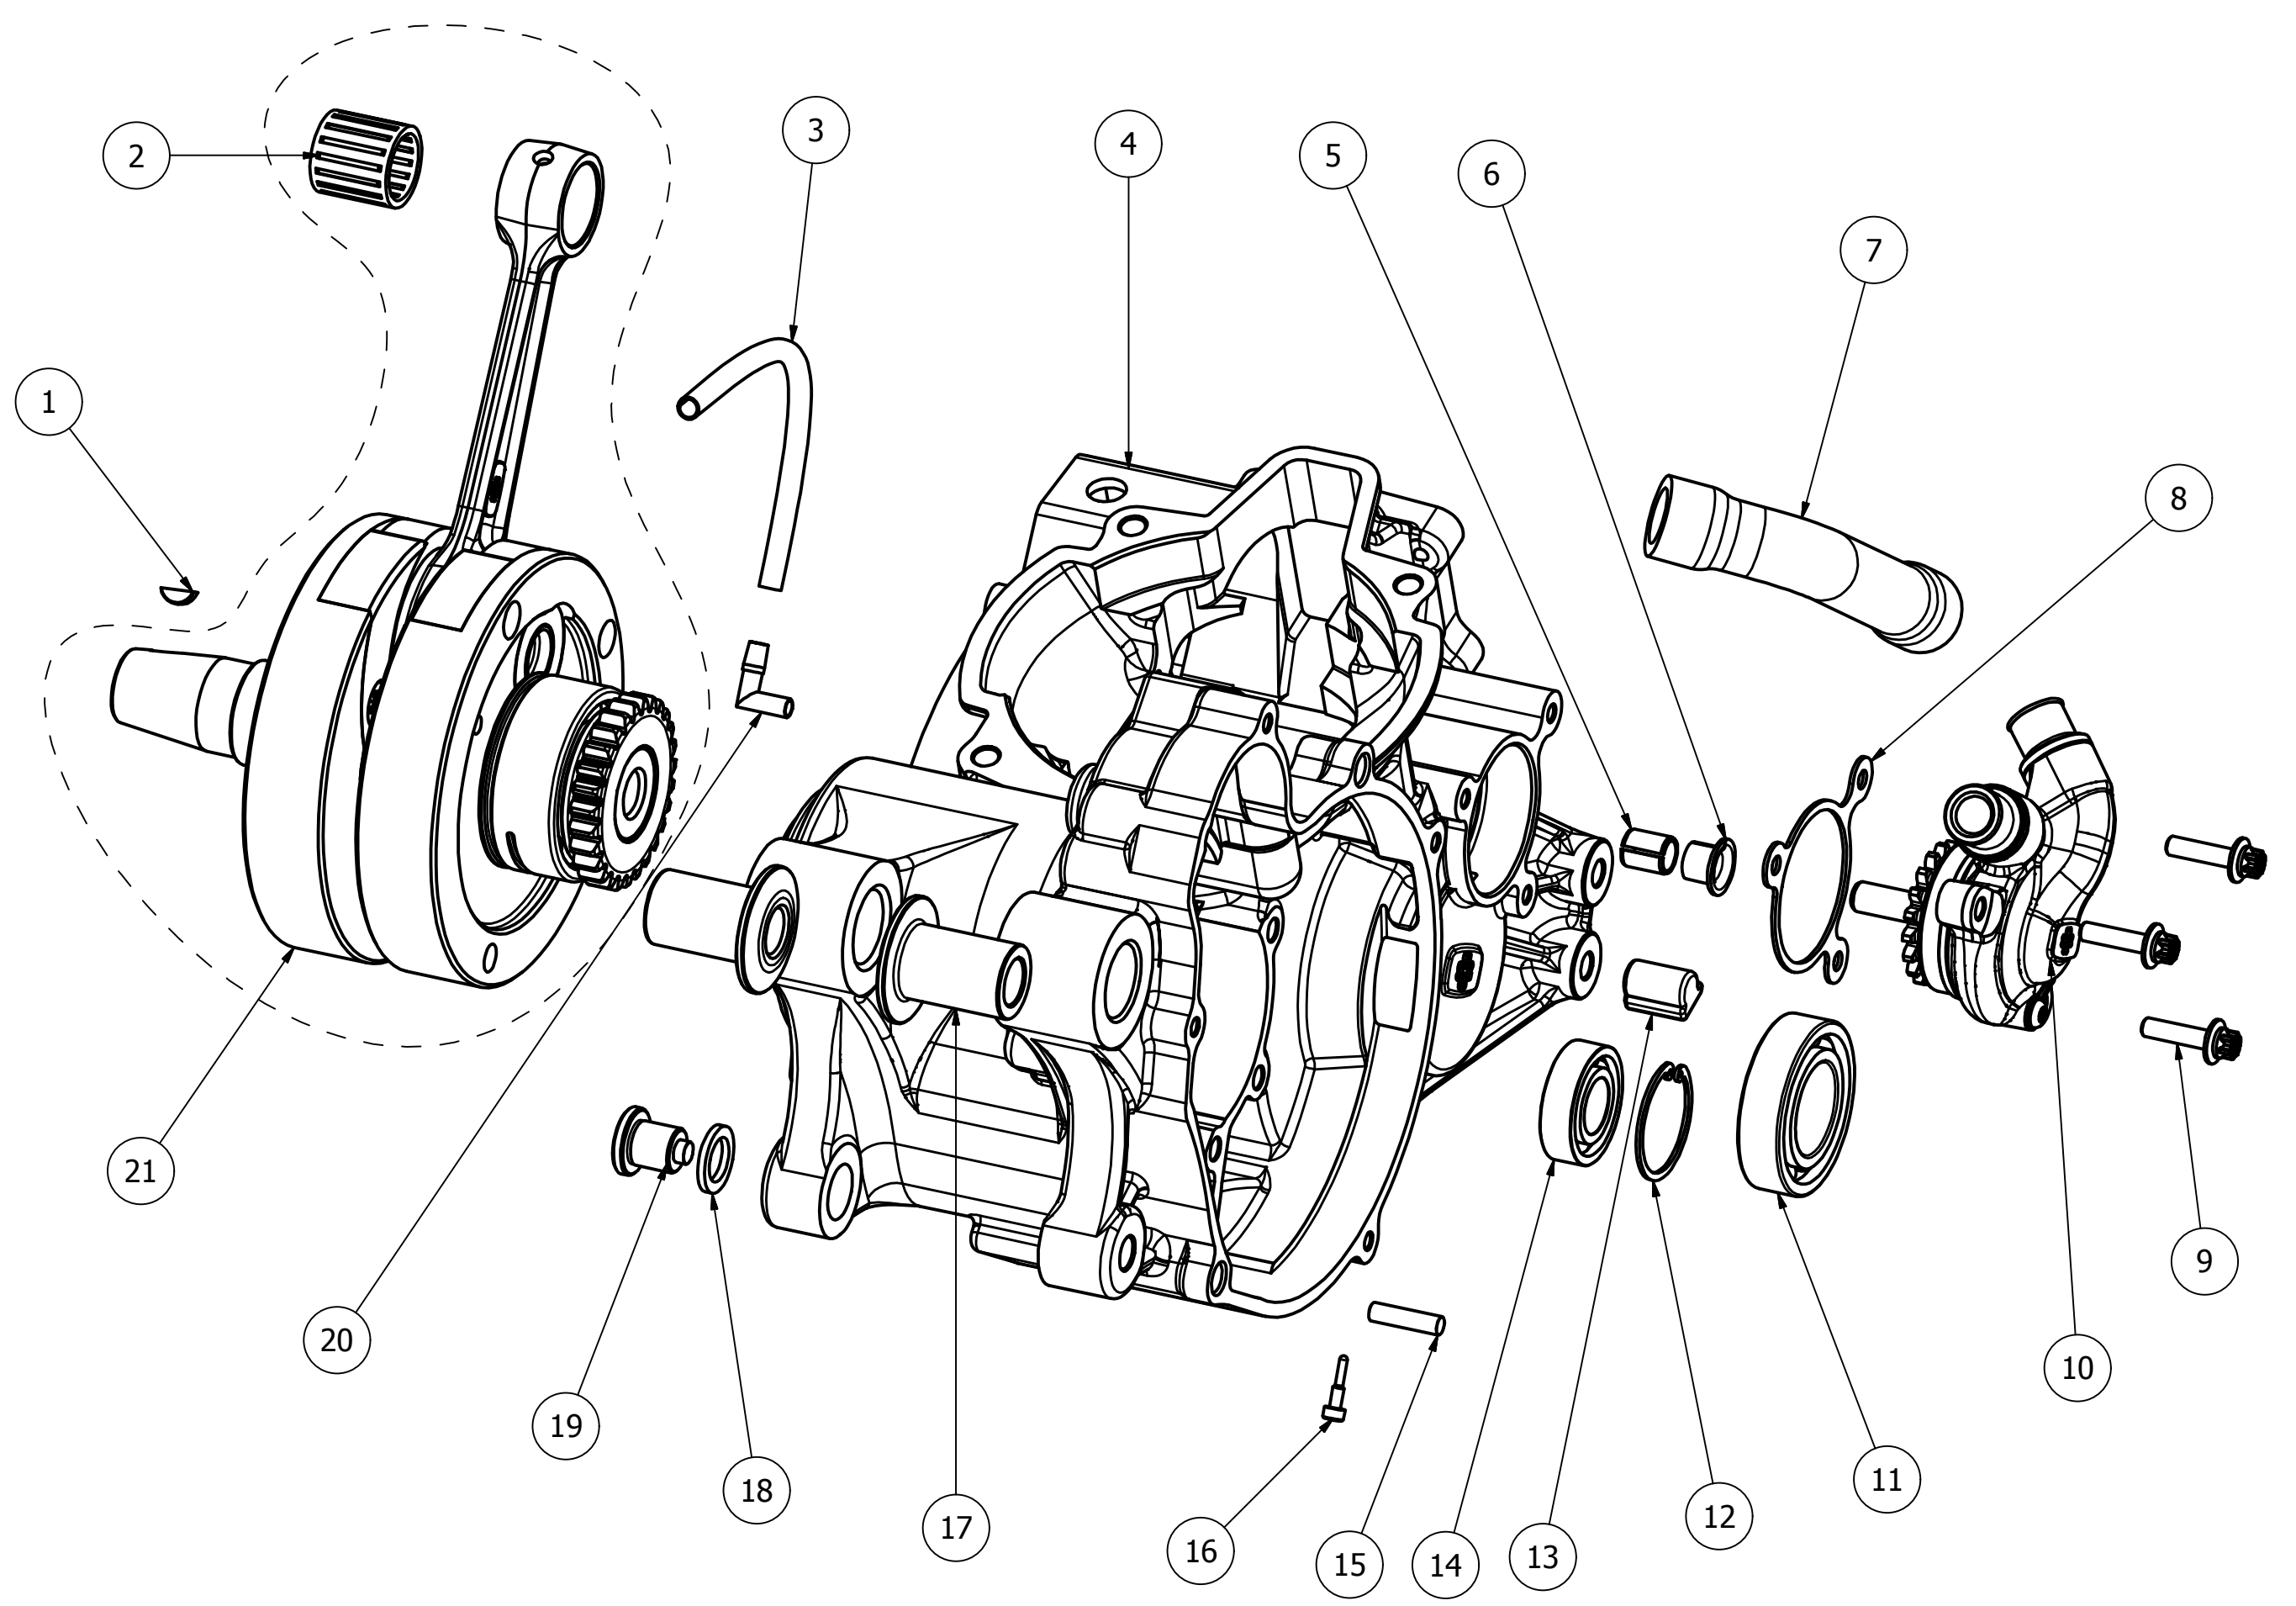

REF	CODE	NAME	QUANTITY
1	3300020211	WOODRUFF KEY 10x3,7x3	1
2	182222QA	NEEDLE BEARING	1
3	9415010211	TANK CAP DEVAP.TUBE	1
4	1000020211	CRANKCASE	1
5	081012OA	FRICTION BEARING	1
6	081009.5OB	FRICTION BEARING	1
7	5710020211	CYLINDER WATER HOSE	1
8	9540020211	WATER PUMP GASKET	1
9	052508AA	M5x25 SCREW	3
10	5500020211	WATER PUMP ASSY	1
11	254212PA	BEARING	1
12	320000WC	SEEGER Ø32	1
13	7160020211	KICKSTART PEDAL STOP	1
14	153209PA	BEARING	1
15	1110020211	CENTERING PIN	2
16	3350020211	CRANKSHAFT BEARING POS. SCREW	1
17	4200010211	REAR ENGINE CAP ANCLAGE	2
18	121802NF	WASHER	1
19	1300020211	OIL OUT PLUG	1
20	1350020211	UNSTEAME	1
21	3000020211	CRANKHAFT	1