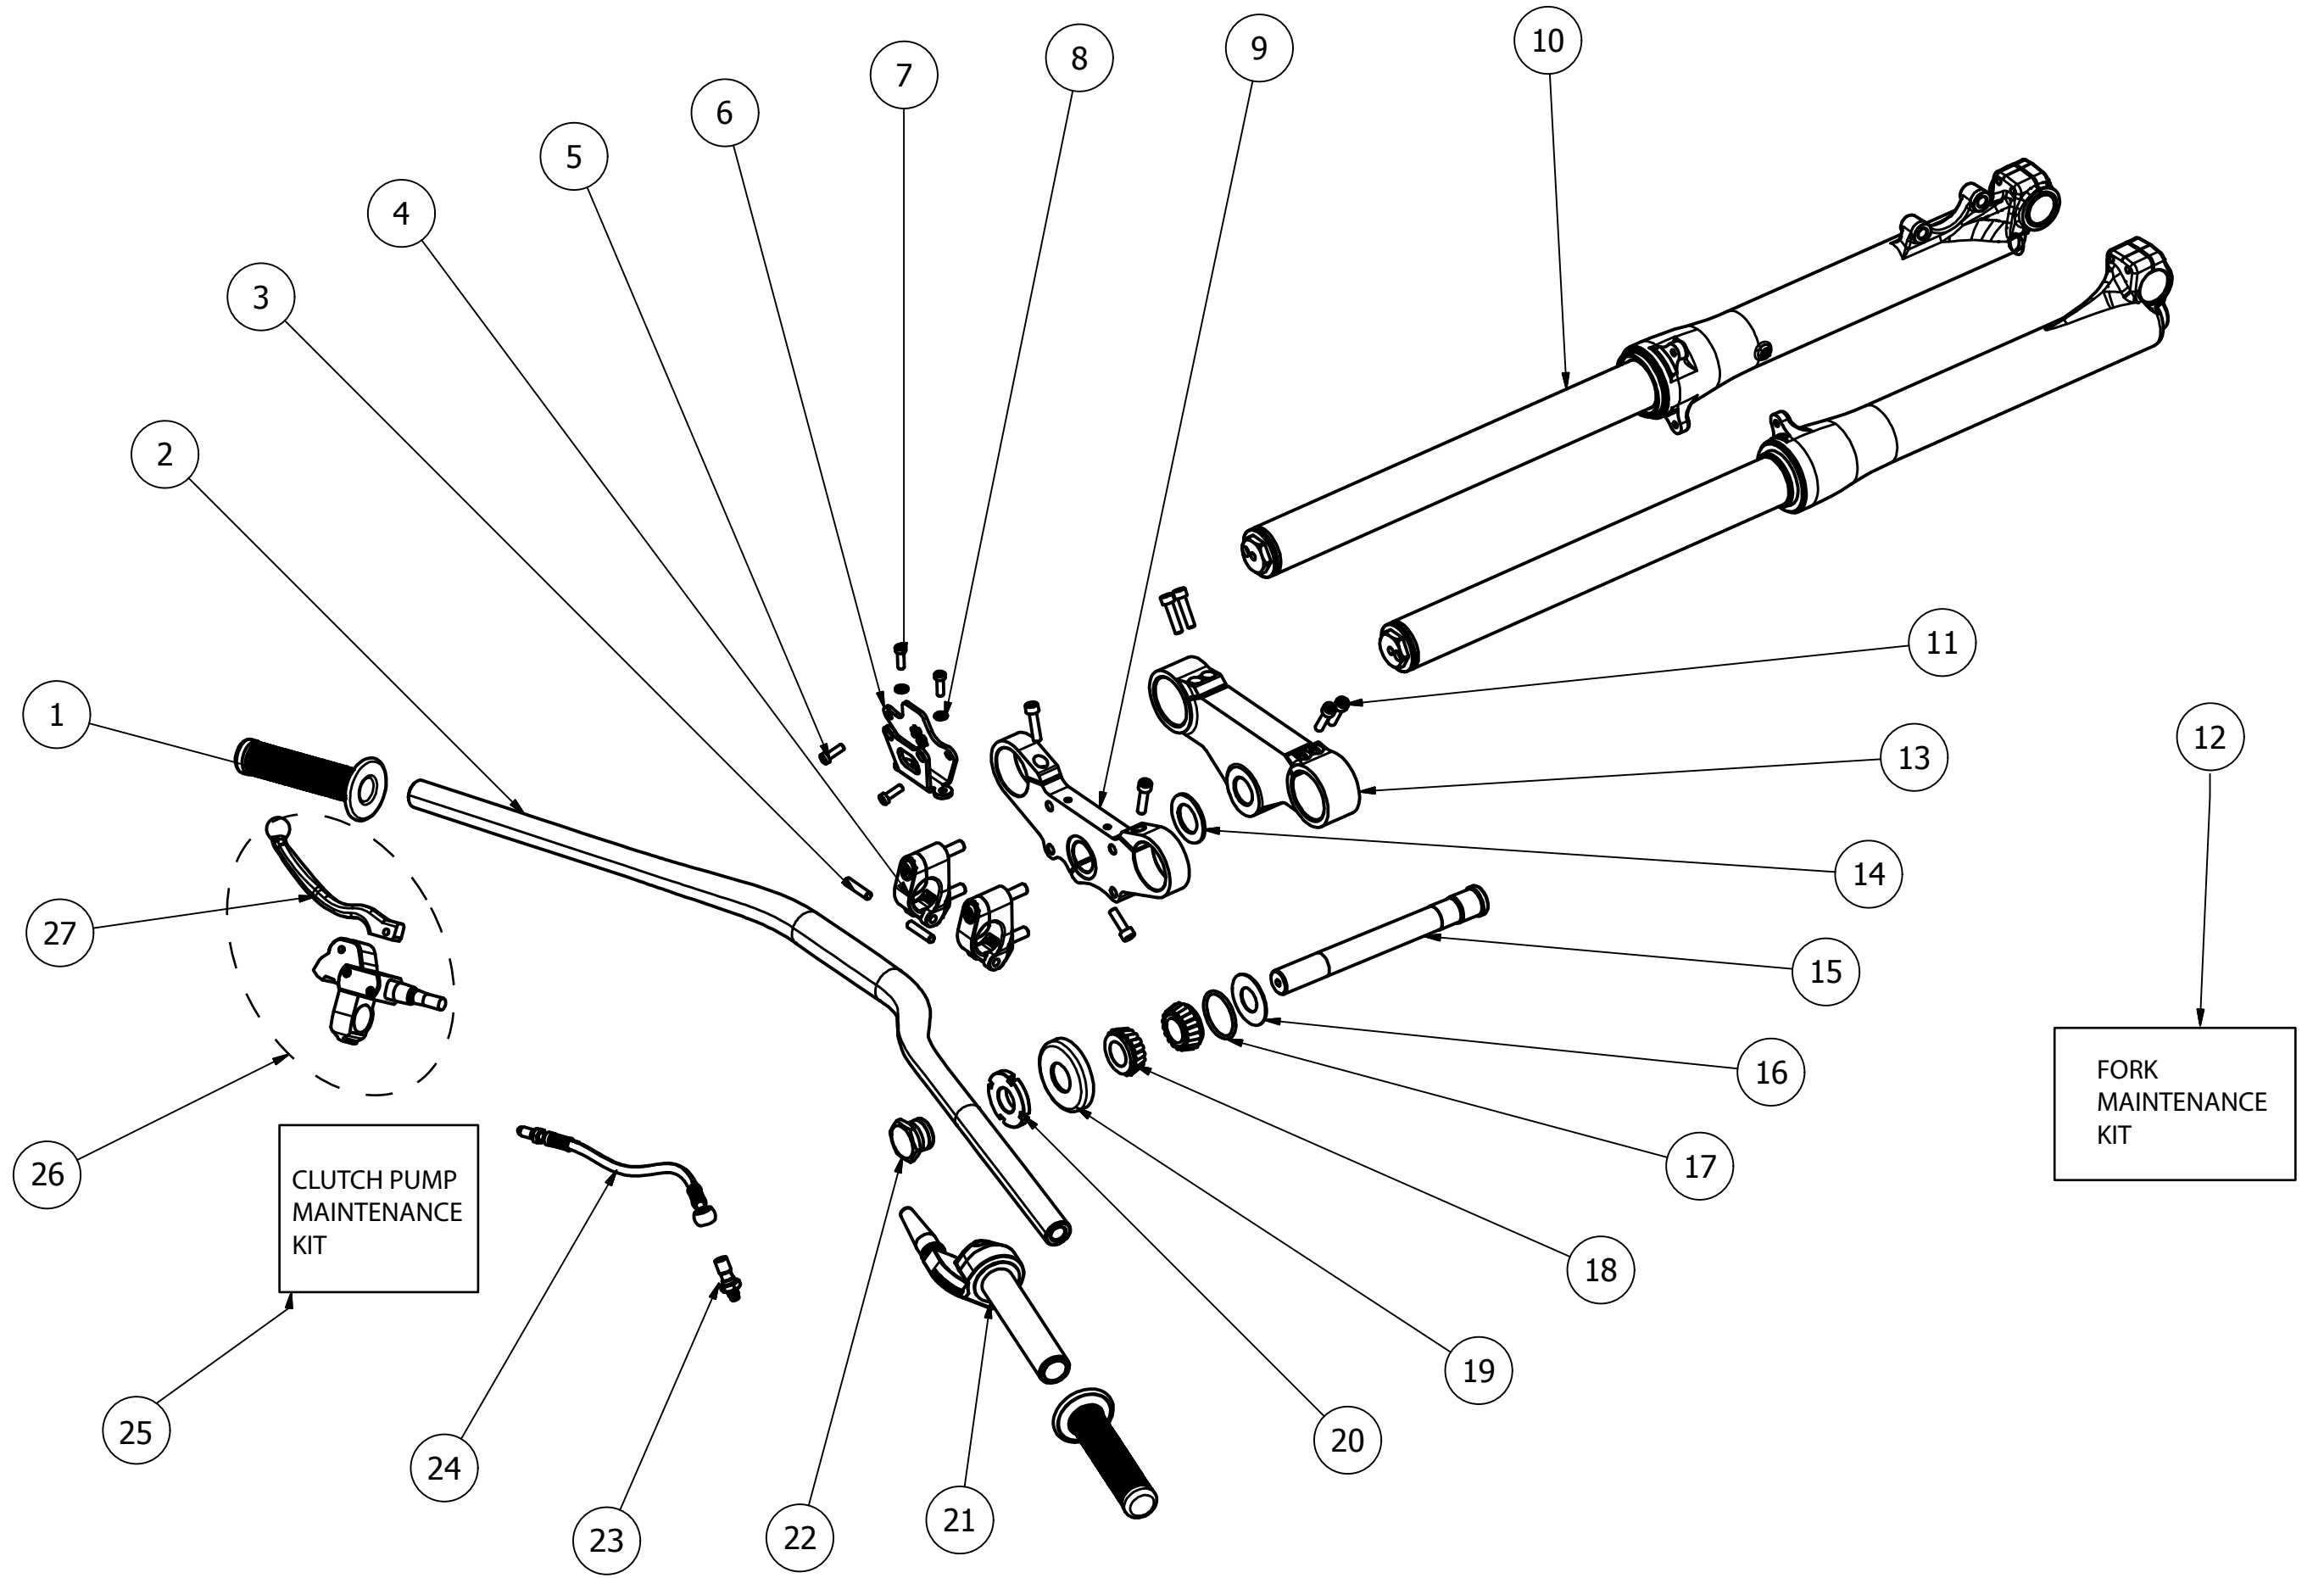

REF	CODE	NAME	QUANTITY
1	2520010211	HANDLEBAR GRIPS	1
2	2510010211	HANDLEBAR	1
3	0630YA	HANDLEBAR CLAMP PIN	2
4	2530010211	HANDLEBAR CLAMP SET	1
5	051608AA	TORX 5X16	2
6	6100030211	MULTIFUNCTION SUPPORT PLATE	1
7	051608AA	TORX 5X16	2
8	0508KE	WASHER	2
9	2600010211	UPPER CLAMP	1
10	2000010212	FRONT FORK	1
11	062010AA	TORX 6X20 INOX.	7
12	2099010211	F. FORK MAINTENANCE KIT	1
13	2700010212	LOWER CLAMP	1
14	244002NA	UPPER CLAMP WASHER	1
15	2610010211	STEERING AXLE	1
16	204201NA	STEERING WASHER	1
17	372500TA	STEERING O-RING	1
18	32004BQ	STEERING BEARING	2
19	9050040211	BEARING STEERING DUST COVER	1
20	2620010211	STEERING NUT	1
21	2560010211	HANDLE THROTTLE	1
22	2630010211	NUT TOP STEERING AXLE	1
23	2552010211	HIDRAULIC CLUTCH RACORD	1
24	2550010211	CLUTCH TUBE	1
25	2546010211	CLUTCH PUMP MAINTENANCE KIT	1
26	2540010211	CLUTCH LEVER / PUMP KIT	1
27	2542010211	CLUTCH LEVER	1