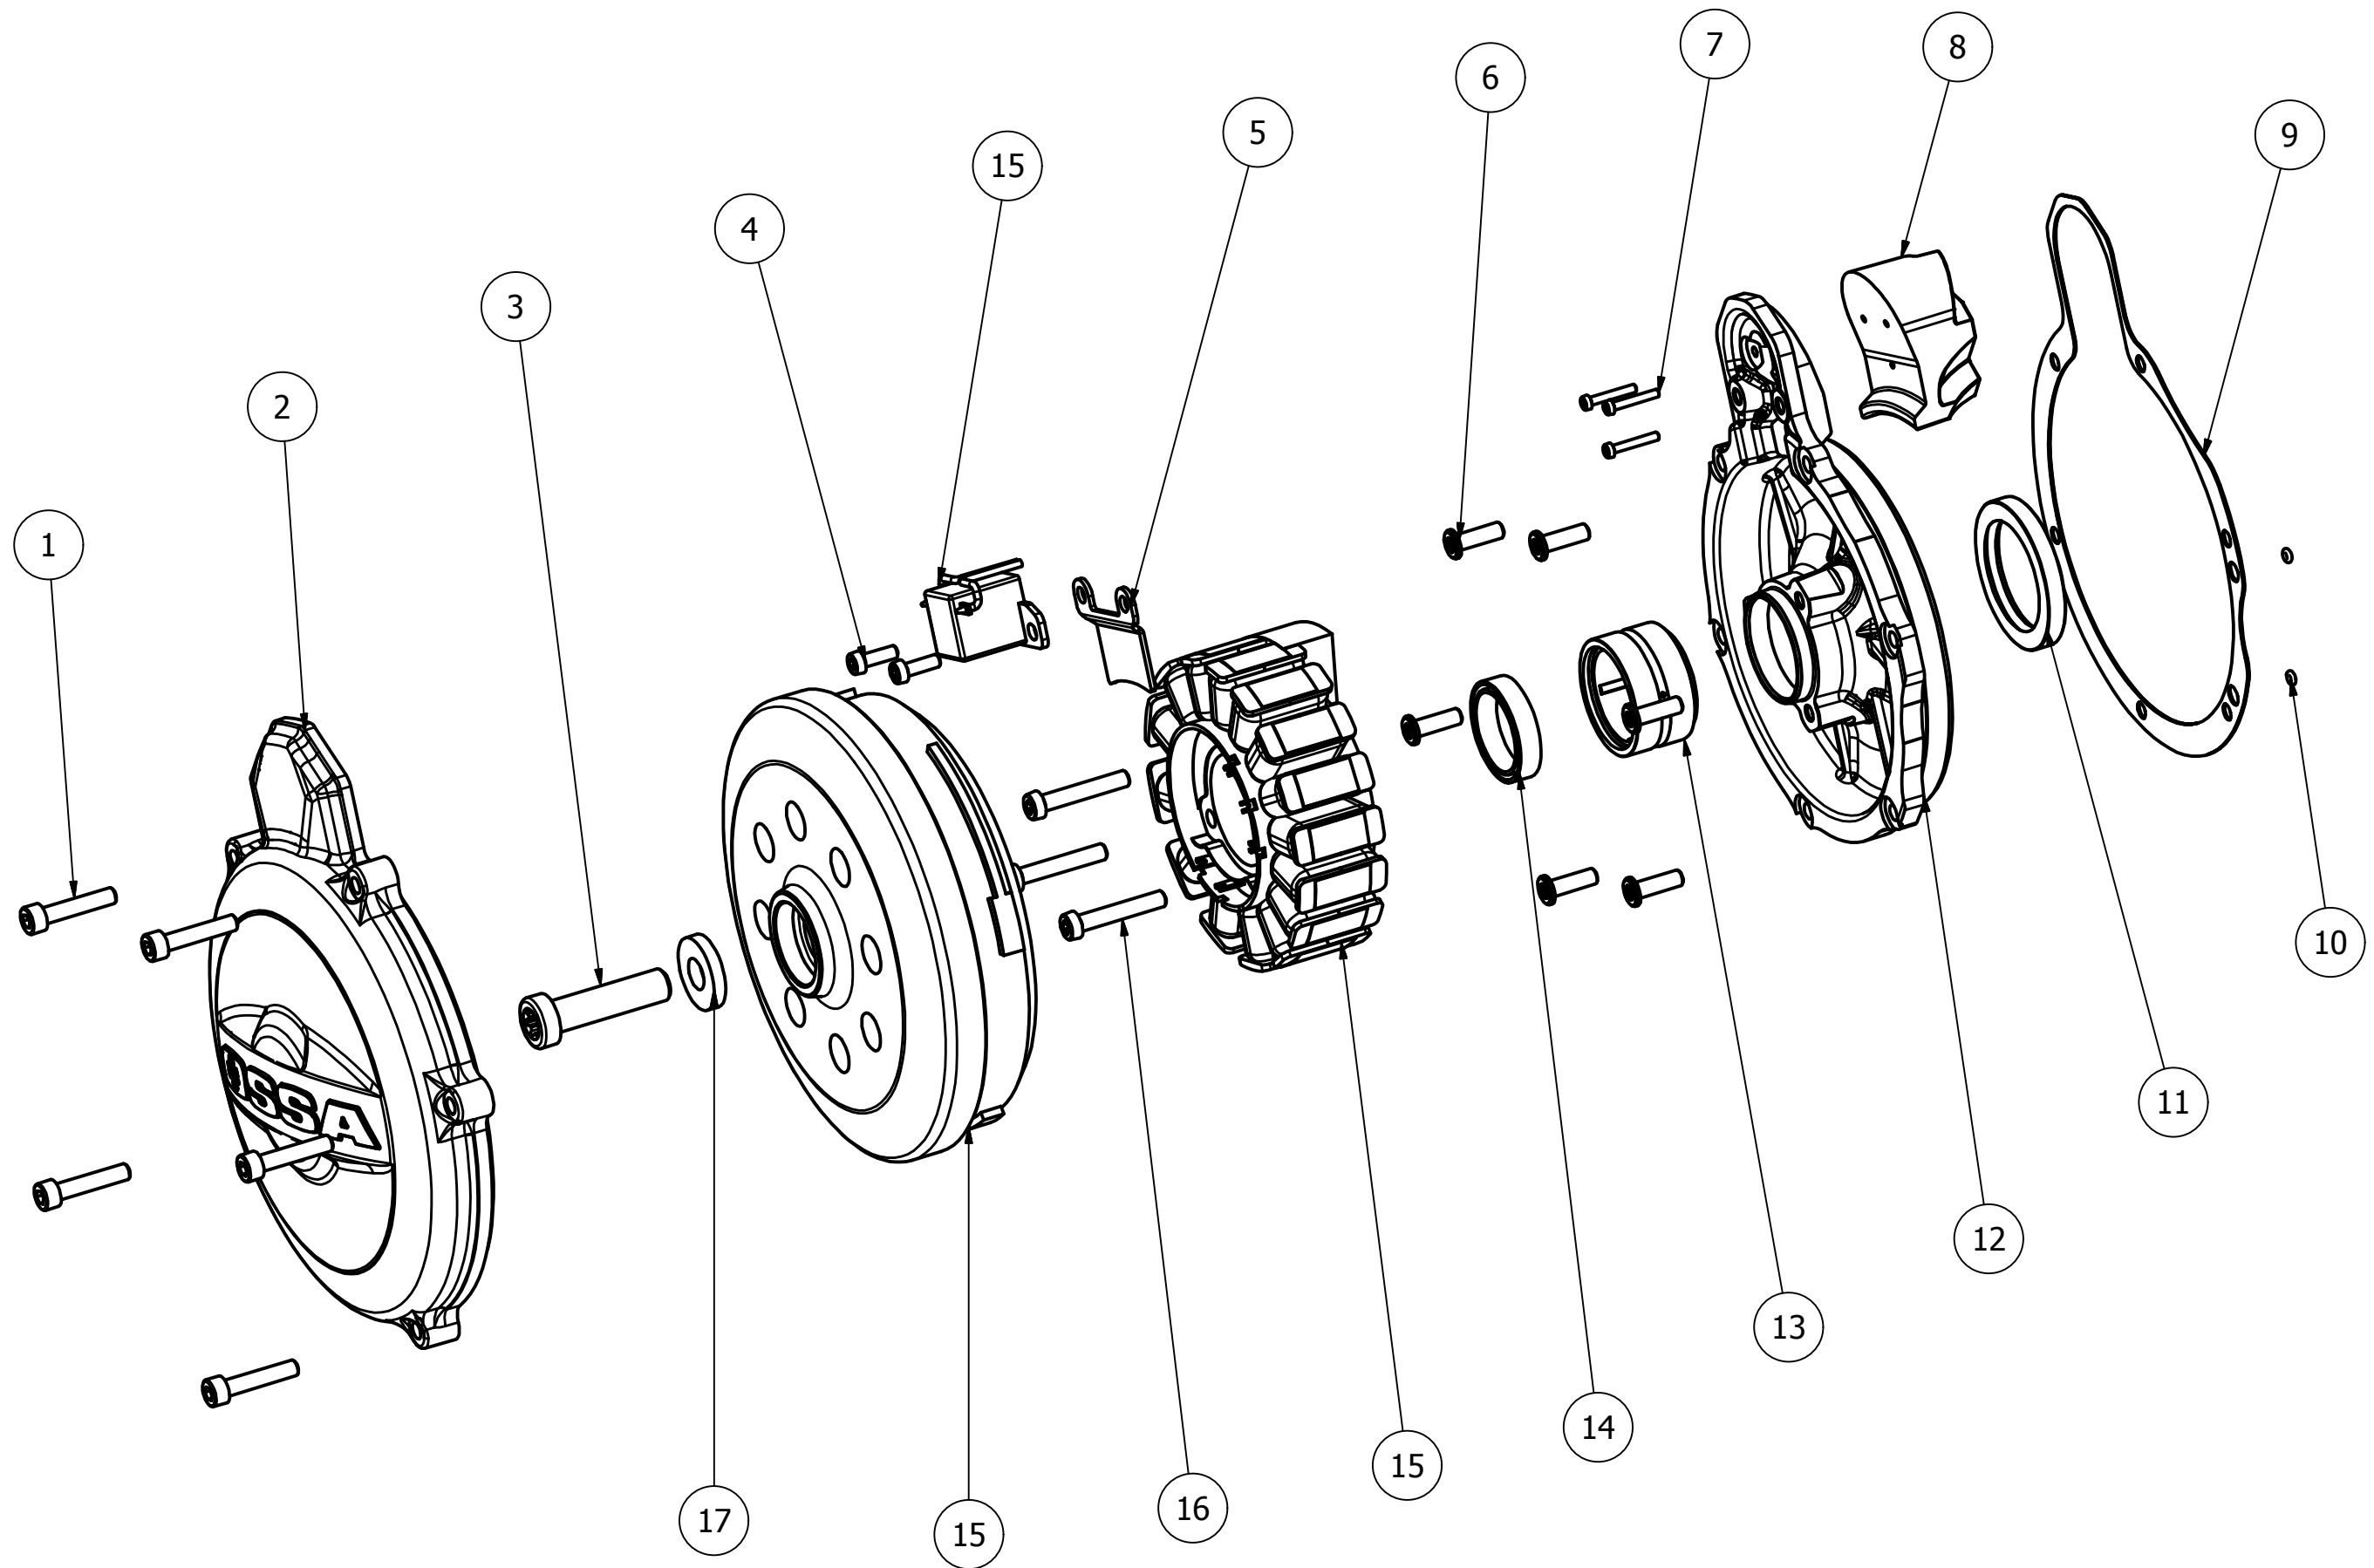

REF	CODE	NAME	QUANTITY
1	052508AA	M5x25 TORX	5
2	7300030211	IGNITION COVER	1
3	104012AB	M10x40 SCREW	1
4	051008AA	TORX M5x10 INOX	2
5	7210030211	STATOR WIRES SUPPORT PLATE	1
6	051608BB	M5x16 TORX	6
7	051208AE	M5x12 TORX	3
8	3420020211	INNER CRANKSHAFT COVER INSERT	1
9	9570020211	INNER CRANKSHAFT COVER GASKET	1
10	031500TA	O-RING 3x1,5	2
11	354706SB	SEALING	1
12	3400020211	INNER CRANKSHAFT COVER	1
13	283720QA	BEARING	1
14	253207SB	SEALING	1
15	7100030211	STATOR & ROTOR SET	1
16	053008AF	M5x30 TORX	3
17	102540HB	WASHER 10x25x4	1