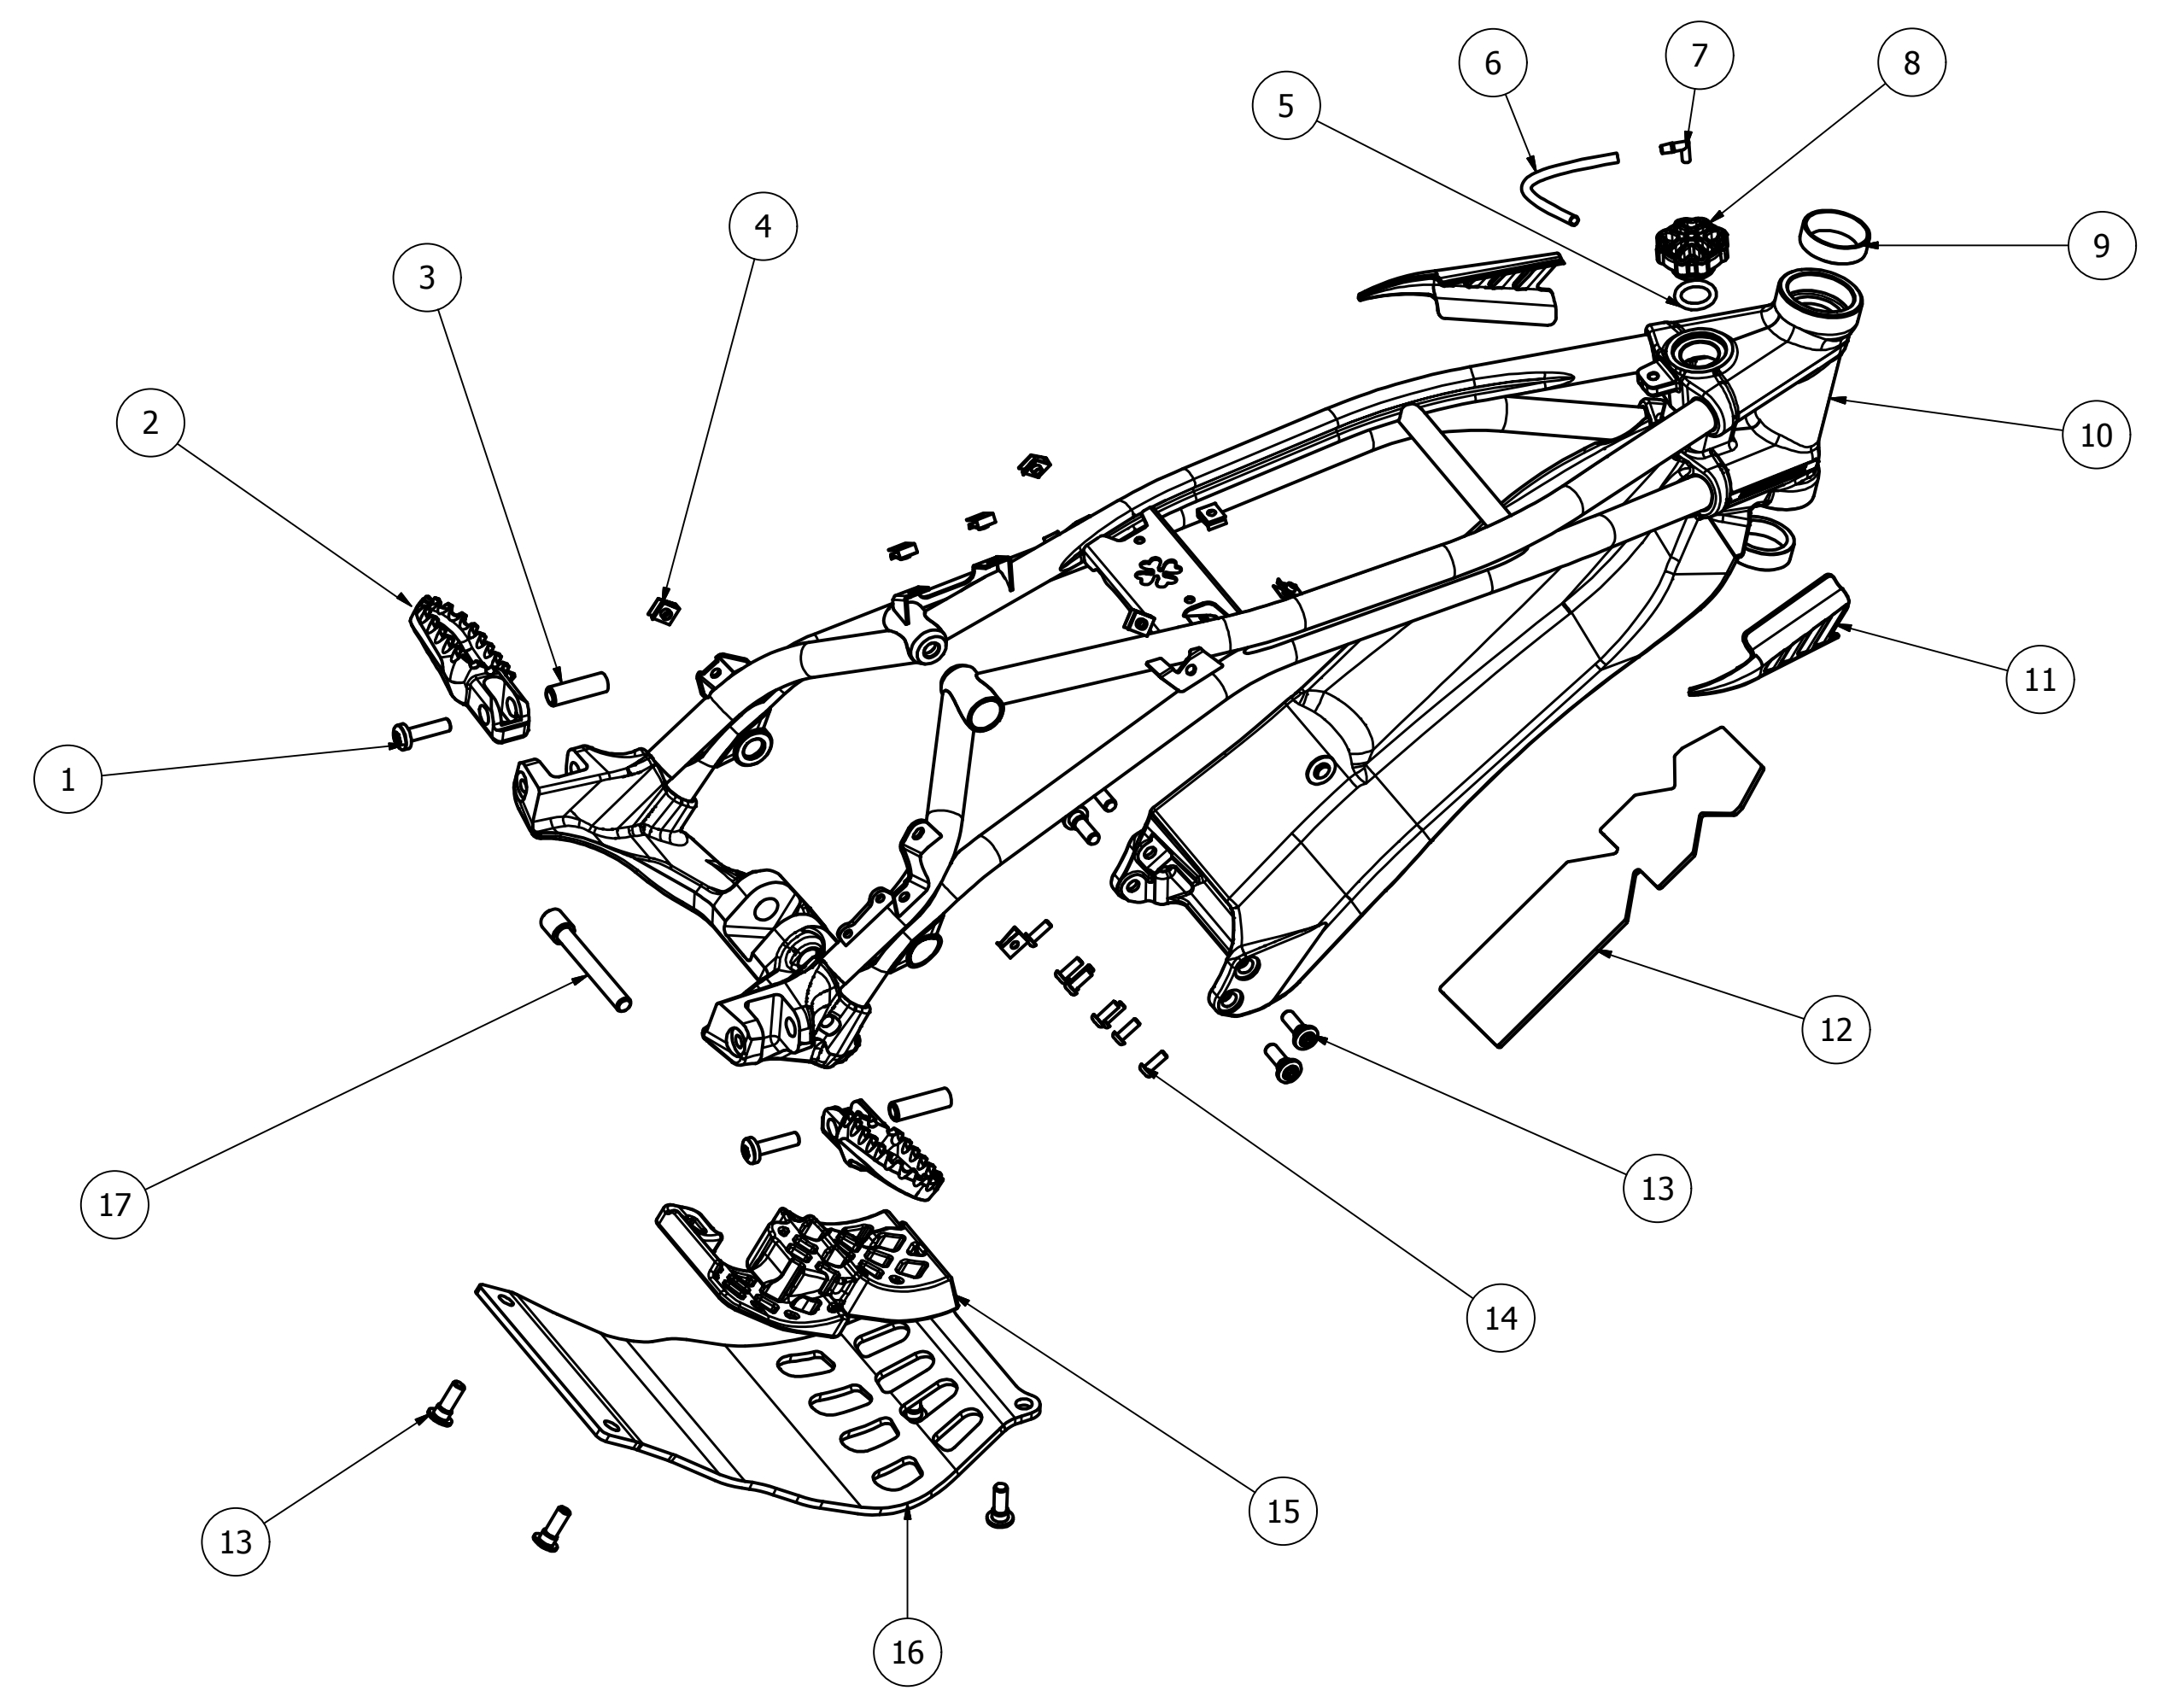

Original parts TR280i 2012

Contents:

	page:
·Cycle part:	
Part 1: Frame	2
Part 2: Steering	4
Part 3: Front wheel	6
Part 4: Swing arm	8
Part 5: Rear wheel	10
Part 6: Plastics	12
Part 7: Admission	14
Part 8: Cooler	16
Part 9: Exhaust	18
·Motor part:	
Part 1: Crankcase	20
Part 2: Cylinder	22
Part 3: Ignition	24
Part 4: Gear/clutch system	26
Part 5: Kickstart set	28
·Electric part:	
Part 1: Electric injection system	30
Part 2: Light installation	32
·Ossa engineering tools:	34
·Ossa stickers	35

REF	CODE	NAME	QUANTITY
1	083012BG	TORX M8x30	2
2	1500010212	FOOTREST KIT	1
3	1511010211	STIRRUPS SCREW	2
4	0508LA	NUT CLIP M5	8
5	224000TD	O-RING 22x4	1
6	9415010211	UNSTEAME TUBE	1
7	1350020211	UNSTEAME	1
8	9410010211	FUEL TANK CAP	1
9	32004QB	STEERING BEARING	2
10	1000010212	FRAME	1
11	3000040211	FRAME TRIMS SET	1
12	5030040211	AIR BOX FILTER FOAM	1
13	082412HA	SCREW M8x32	8
14	151608AA	SCREW M5x16	8
15	1460010211	CRANKCASE RUBBER PROT.	1
16	1450010211	ENGINE PROTECTOR PLATE	1
17	108012HA	ENGINE-FRAME SPECIAL SCREW	1

REF	CODE	NAME	QUANTITY
1	2520010211	HANDLEBAR GRIPS	1
2	2510010211	HANDLEBAR	1
3	0630YA	HANDLEBAR CLAMP PIN	2
4	2530010211	HANDLEBAR CLAMP SET	1
5	051608AA	TORX 5X16	2
6	6100030211	MULTIFUNCTION SUPPORT PLATE	1
7	051608AA	TORX 5X16	2
8	0508KE	WASHER	2
9	2600010211	UPPER CLAMP	1
10	2000010212	FRONT FORK	1
11	062010AA	TORX 6X20 INOX.	7
12	2099010211	F. FORK MAINTENANCE KIT	1
13	2700010212	LOWER CLAMP	1
14	244002NA	UPPER CLAMP WASHER	1
15	2610010211	STEERING AXLE	1
16	204201NA	STEERING WASHER	1
17	372500TA	STEERING O-RING	1
18	32004BQ	STEERING BEARING	2
19	9050040211	BEARING STEERING DUST COVER	1
20	2620010211	STEERING NUT	1
21	2560010211	HANDLE THROTTLE	1
22	2630010211	NUT TOP STEERING AXLE	1
23	2552010211	HIDRAULIC CLUTCH RACORD	1
24	2550010211	CLUTCH TUBE	1
25	2546010211	CLUTCH PUMP MAINTENANCE KIT	1
26	2540010211	CLUTCH LEVER / PUMP KIT	1
27	2542010211	CLUTCH LEVER	1